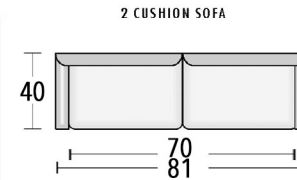

## ROOM SETTING CONFIGURATIONS

Custom-configured to fit your home

Seat Depth: 25"

Arm Height: 26"

Back Height: 26"

Seat height: 19"

FROM BEGINNING TO END  
**Let us help you**  
 CREATE WHAT YOU IMAGINED

In more than two decades we've custom-crafted many thousands of fine leather furniture pieces – and we've learned a lot. We're ready to put that experience to work for you – from helping you choose the style, color, and leather that you want to helping make sure that the piece you choose fits perfectly where you want it.

> styles > configurations > leather groups > color options [www.L LeatherCreationsFurniture.com](http://www.L LeatherCreationsFurniture.com)

All sizes are approximate and silhouettes are not style specific. Great care has been put into these measurements but because we handcraft our furniture there could be a 1 - 3 inch discrepancy. If you have specific dimensions, please be sure to give us those measurements so we can give you a guaranteed measurement.