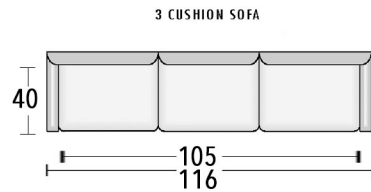

STYLE CONFIGURATIONS
Custom-crafted to fit your vision

ATLANTA AUSTIN CHICAGO