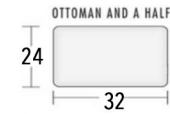

STYLE CONFIGURATIONS
Custom-crafted to fit your vision

ATLANTA AUSTIN CHICAGO