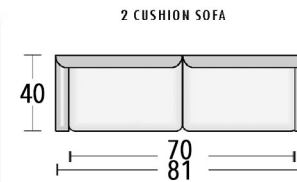

STYLE CONFIGURATIONS
Custom-crafted to fit your vision

ATLANTA AUSTIN CHICAGO