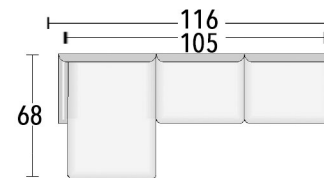

## STYLE CONFIGURATIONS

Custom-crafted to fit your vision

ATLANTA AUSTIN CHICAGO

## ROOM SETTING CONFIGURATIONS

Custom-configured to fit your home

Seat Depth: 25"

Arm Height: 26"

Back Height: 26"

Seat height: 19"

FROM BEGINNING TO END  
**Let us help you**  
 CREATE WHAT YOU IMAGINED

In more than two decades we've custom-crafted many thousands of fine leather furniture pieces – and we've learned a lot. We're ready to put that experience to work for you – from helping you choose the style, color, and leather that you want to helping make sure that the piece you choose fits perfectly where you want it.

> styles > configurations > leather groups > color options [www.L LeatherCreationsFurniture.com](http://www.L LeatherCreationsFurniture.com)

All sizes are approximate and silhouettes are not style specific. Great care has been put into these measurements but because we handcraft our furniture there could be a 1 - 3 inch discrepancy. If you have specific dimensions, please be sure to give us those measurements so we can give you a guaranteed measurement.