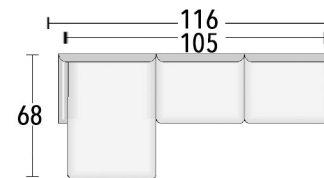

Seat Depth: 25"

Arm Height: 26"

Back Height: 26"

Seat height: 19"

FROM BEGINNING TO END
Let us help you
CREATE WHAT YOU IMAGINED

In more than two decades we've custom-crafted many thousands of fine leather furniture pieces – and we've learned a lot. We're ready to put that experience to work for you – from helping you choose the style, color, and leather that you want to helping make sure that the piece you choose fits perfectly where you want it.

> styles > configurations > leather groups > color options www.LeanerCreationsFurniture.com

All sizes are approximate and silhouettes are not style specific. Great care has been put into these measurements but because we handcraft our furniture there could be a 1 - 3 inch discrepancy. If you have specific dimensions, please be sure to give us those measurements so we can give you a guaranteed measurement.