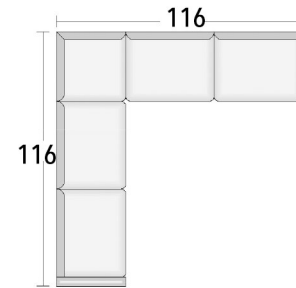

Seat Depth: 25"

Arm Height: 26"

Back Height: 26"

Seat height: 19"

FROM BEGINNING TO END
Let us help you
CREATE WHAT YOU IMAGINED

In more than two decades we've custom-crafted many thousands of fine leather furniture pieces – and we've learned a lot. We're ready to put that experience to work for you – from helping you choose the style, color, and leather that you want to helping make sure that the piece you choose fits perfectly where you want it.

> styles > configurations > leather groups > color options www.LeanerCreationsFurniture.com

All sizes are approximate and silhouettes are not style specific. Great care has been put into these measurements but because we handcraft our furniture there could be a 1 - 3 inch discrepancy. If you have specific dimensions, please be sure to give us those measurements so we can give you a guaranteed measurement.