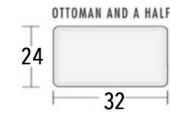

## ROOM SETTING CONFIGURATIONS

Custom-configured to fit your home

Seat Depth: 25"

Arm Height: 26"

Back Height: 26"

Seat height: 19"

FROM BEGINNING TO END  
**Let us help you**  
 CREATE WHAT YOU IMAGINED

In more than two decades we've custom-crafted many thousands of fine leather furniture pieces – and we've learned a lot. We're ready to put that experience to work for you – from helping you choose the style, color, and leather that you want to helping make sure that the piece you choose fits perfectly where you want it.