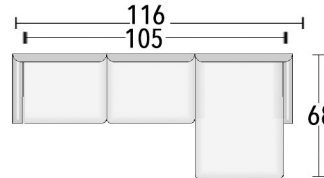

Seat Depth: 25"

Arm Height: 26"

Back Height: 26"

Seat height: 19"

FROM BEGINNING TO END
Let us help you
CREATE WHAT YOU IMAGINED

In more than two decades we've custom-crafted many thousands of fine leather furniture pieces – and we've learned a lot. We're ready to put that experience to work for you – from helping you choose the style, color, and leather that you want to helping make sure that the piece you choose fits perfectly where you want it.

> styles > configurations > leather groups > color options www.LeanerCreationsFurniture.com

All sizes are approximate and silhouettes are not style specific. Great care has been put into these measurements but because we handcraft our furniture there could be a 1 - 3 inch discrepancy. If you have specific dimensions, please be sure to give us those measurements so we can give you a guaranteed measurement.