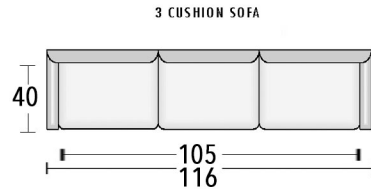

## ROOM SETTING CONFIGURATIONS

Custom-configured to fit your home

Seat Depth: 25"

Arm Height: 26"

Back Height: 26"

Seat height: 19"

FROM BEGINNING TO END  
**Let us help you**  
 CREATE WHAT YOU IMAGINED

In more than two decades we've custom-crafted many thousands of fine leather furniture pieces – and we've learned a lot. We're ready to put that experience to work for you – from helping you choose the style, color, and leather that you want to helping make sure that the piece you choose fits perfectly where you want it.

> styles > configurations > leather groups > color options [www.L LeatherCreationsFurniture.com](http://www.L LeatherCreationsFurniture.com)

All sizes are approximate and silhouettes are not style specific. Great care has been put into these measurements but because we handcraft our furniture there could be a 1 - 3 inch discrepancy. If you have specific dimensions, please be sure to give us those measurements so we can give you a guaranteed measurement.