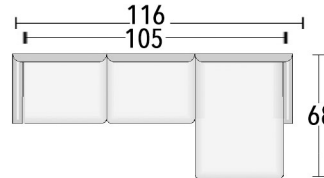

## ROOM SETTING CONFIGURATIONS

Custom-configured to fit your home

Seat Depth: 25"

Arm Height: 26"

Back Height: 26"

Seat height: 19"

FROM BEGINNING TO END  
**Let us help you**  
 CREATE WHAT YOU IMAGINED

In more than two decades we've custom-crafted many thousands of fine leather furniture pieces – and we've learned a lot. We're ready to put that experience to work for you – from helping you choose the style, color, and leather that you want to helping make sure that the piece you choose fits perfectly where you want it.

> styles > configurations > leather groups > color options [www.L LeatherCreationsFurniture.com](http://www.L LeatherCreationsFurniture.com)

All sizes are approximate and silhouettes are not style specific. Great care has been put into these measurements but because we handcraft our furniture there could be a 1 - 3 inch discrepancy. If you have specific dimensions, please be sure to give us those measurements so we can give you a guaranteed measurement.