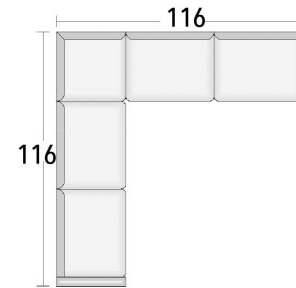

## ROOM SETTING CONFIGURATIONS

Custom-configured to fit your home

Seat Depth: 25"

Arm Height: 26"

Back Height: 26"

Seat height: 19"

FROM BEGINNING TO END  
**Let us help you**  
 CREATE WHAT YOU IMAGINED

In more than two decades we've custom-crafted many thousands of fine leather furniture pieces – and we've learned a lot. We're ready to put that experience to work for you – from helping you choose the style, color, and leather that you want to helping make sure that the piece you choose fits perfectly where you want it.

> styles > configurations > leather groups > color options [www.L LeatherCreationsFurniture.com](http://www.L LeatherCreationsFurniture.com)

All sizes are approximate and silhouettes are not style specific. Great care has been put into these measurements but because we handcraft our furniture there could be a 1 - 3 inch discrepancy. If you have specific dimensions, please be sure to give us those measurements so we can give you a guaranteed measurement.