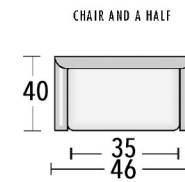

STYLE CONFIGURATIONS
Custom-crafted to fit your vision

ATLANTA AUSTIN CHICAGO