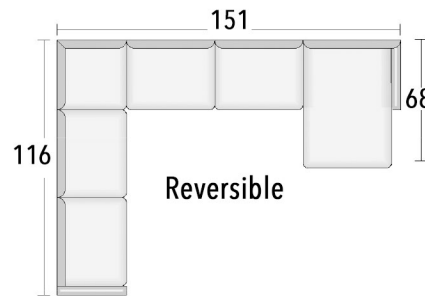

## ROOM SETTING CONFIGURATIONS

Custom-configured to fit your home

Seat Depth: 25"

Arm Height: 26"

Back Height: 26"

Seat height: 19"

FROM BEGINNING TO END  
**Let us help you**  
 CREATE WHAT YOU IMAGINED

In more than two decades we've custom-crafted many thousands of fine leather furniture pieces – and we've learned a lot. We're ready to put that experience to work for you – from helping you choose the style, color, and leather that you want to helping make sure that the piece you choose fits perfectly where you want it.

> styles > configurations > leather groups > color options [www.L LeatherCreationsFurniture.com](http://www.L LeatherCreationsFurniture.com)

All sizes are approximate and silhouettes are not style specific. Great care has been put into these measurements but because we handcraft our furniture there could be a 1 - 3 inch discrepancy. If you have specific dimensions, please be sure to give us those measurements so we can give you a guaranteed measurement.