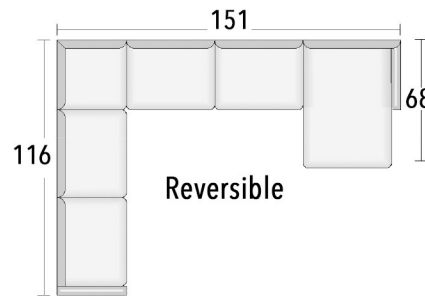

Seat Depth: 25"

Arm Height: 26"

Back Height: 26"

Seat height: 19"

FROM BEGINNING TO END
Let us help you
CREATE WHAT YOU IMAGINED

In more than two decades we've custom-crafted many thousands of fine leather furniture pieces – and we've learned a lot. We're ready to put that experience to work for you – from helping you choose the style, color, and leather that you want to helping make sure that the piece you choose fits perfectly where you want it.

> styles > configurations > leather groups > color options www.LeanerCreationsFurniture.com

All sizes are approximate and silhouettes are not style specific. Great care has been put into these measurements but because we handcraft our furniture there could be a 1 - 3 inch discrepancy. If you have specific dimensions, please be sure to give us those measurements so we can give you a guaranteed measurement.