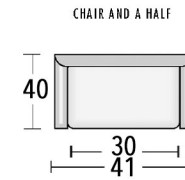

## ROOM SETTING CONFIGURATIONS

Custom-configured to fit your home

Seat Depth: 25"

Arm Height: 26"

Back Height: 26"

Seat height: 19"

FROM BEGINNING TO END  
**Let us help you**  
 CREATE WHAT YOU IMAGINED

In more than two decades we've custom-crafted many thousands of fine leather furniture pieces – and we've learned a lot. We're ready to put that experience to work for you – from helping you choose the style, color, and leather that you want to helping make sure that the piece you choose fits perfectly where you want it.

> styles > configurations > leather groups > color options [www.L LeatherCreationsFurniture.com](http://www.L LeatherCreationsFurniture.com)

All sizes are approximate and silhouettes are not style specific. Great care has been put into these measurements but because we handcraft our furniture there could be a 1 - 3 inch discrepancy. If you have specific dimensions, please be sure to give us those measurements so we can give you a guaranteed measurement.