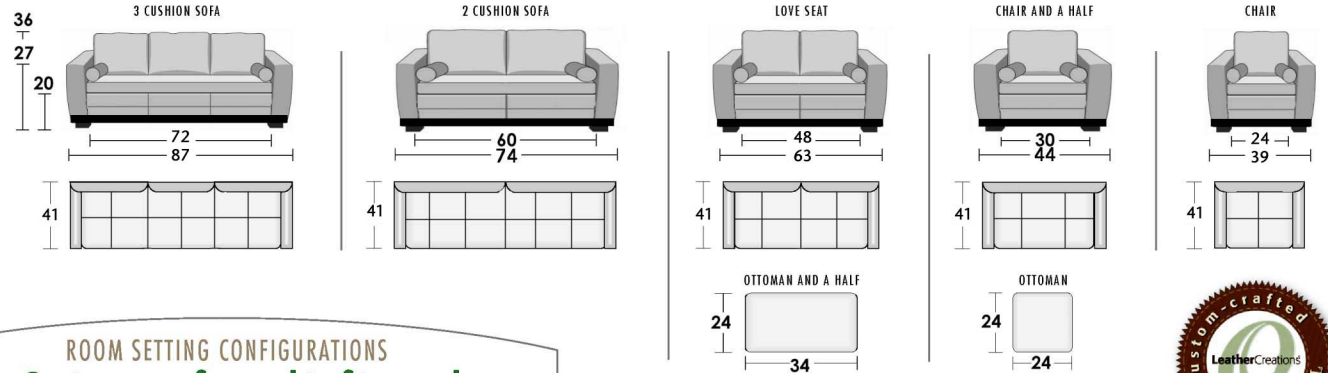

STYLE CONFIGURATIONS

Custom-crafted to fit your vision

Shown with optional Bolster Arm Pillow

ROOM SETTING CONFIGURATIONS

Custom-configured to fit your home