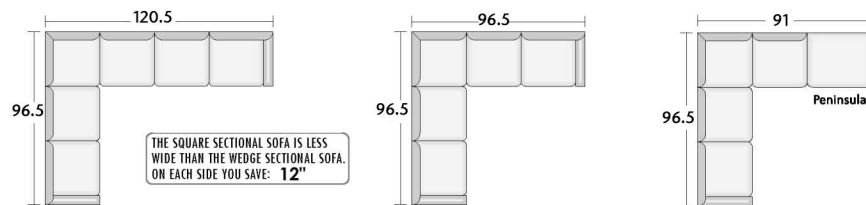

FROM BEGINNING TO END
Let us help you
CREATE WHAT YOU IMAGINED

In more than two decades we've custom-crafted many thousands of fine leather furniture pieces – and we've learned a lot. We're ready to put that experience to work for you – from helping you choose the style, color, and leather that you want to helping make sure that the piece you choose fits perfectly where you want it.

We'll be glad to visit your home and take the necessary measurements, then deliver your piece and put it in place.

Let us help – it's all part of owning a Leather Creations custom-crafted original.

Your vision.
Your choice.

> styles > configurations > leather groups > color options www.LeanerCreationsFurniture.com

All sizes are approximate and silhouettes are not style specific. Great care has been put into these measurements but because we handcraft our furniture there could be a 1 - 3 inch discrepancy. If you have specific dimensions, please be sure to give us those measurements so we can give you a guaranteed measurement.

You'd expect furniture like this to cost more.
The nice thing is – it doesn't.