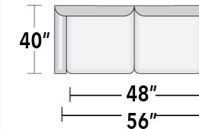

STYLE CONFIGURATIONS
Custom-crafted to fit your vision

3 cushion sofa

2 cushion sofa

Loveseat

Chair 1/2

Chair

OTTOMAN AND A HALF

OTTOMAN

> styles > configurations > leather groups > color options www.LeanerCreationsFurniture.com

All sizes are approximate and silhouettes are not style specific. Great care has been put into these measurements but because we handcraft our furniture there could be a 1 - 3 inch discrepancy. If you have specific dimensions, please be sure to give us those measurements so we can give you a guaranteed measurement.