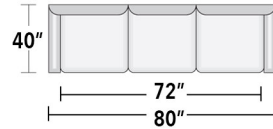

STYLE CONFIGURATIONS
Custom-crafted to fit your vision

3 cushion sofa