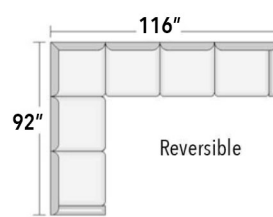

STYLE CONFIGURATIONS
Custom-crafted to fit your vision

3 cushion sofa

2 cushion sofa

Loveseat

Chair 1/2

Chair

OTTOMAN AND A HALF

OTTOMAN

ROOM SETTING CONFIGURATIONS
Custom-configured to fit your home

POPPY XL (36" SEAT CUSHIONS)

FROM BEGINNING TO END
Let us help you
CREATE WHAT YOU IMAGINED

In more than two decades we've custom-crafted many thousands of fine leather furniture pieces – and we've learned a lot. We're ready to put that experience to work for you – from helping you choose the style, color, and leather that you want to helping make sure that the piece you choose fits perfectly where you want it.

> styles > configurations > leather groups > color options www.LeanerCreationsFurniture.com

All sizes are approximate and silhouettes are not style specific. Great care has been put into these measurements but because we handcraft our furniture there could be a 1 - 3 inch discrepancy. If you have specific dimensions, please be sure to give us those measurements so we can give you a guaranteed measurement.