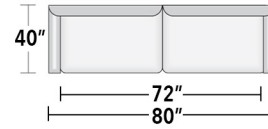

2 cushion sofa