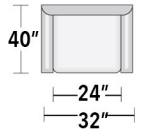

STYLE CONFIGURATIONS
Custom-crafted to fit your vision

3 cushion sofa

2 cushion sofa

Loveseat

Chair 1/2

Chair

OTTOMAN AND A HALF

OTTOMAN

> styles > configurations > leather groups > color options www.LeanerCreationsFurniture.com

All sizes are approximate and silhouettes are not style specific. Great care has been put into these measurements but because we handcraft our furniture there could be a 1 - 3 inch discrepancy. If you have specific dimensions, please be sure to give us those measurements so we can give you a guaranteed measurement.