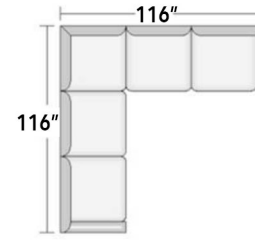

STYLE CONFIGURATIONS
Custom-crafted to fit your vision

3 cushion sofa

2 cushion sofa

Loveseat

Chair 1/2

Chair

OTTOMAN AND A HALF

OTTOMAN

ROOM SETTING CONFIGURATIONS
Custom-configured to fit your home

POPPY XL (36" SEAT CUSHIONS)

FROM BEGINNING TO END
Let us help you
CREATE WHAT YOU IMAGINED

In more than two decades we've custom-crafted many thousands of fine leather furniture pieces – and we've learned a lot. We're ready to put that experience to work for you – from helping you choose the style, color, and leather that you want to helping make sure that the piece you choose fits perfectly where you want it.

> styles > configurations > leather groups > color options www.LeanerCreationsFurniture.com

All sizes are approximate and silhouettes are not style specific. Great care has been put into these measurements but because we handcraft our furniture there could be a 1 - 3 inch discrepancy. If you have specific dimensions, please be sure to give us those measurements so we can give you a guaranteed measurement.