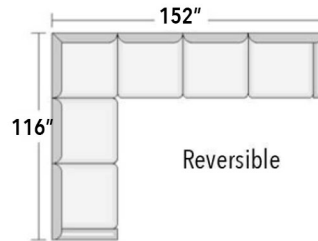

POPPY XL (36" SEAT CUSHIONS)