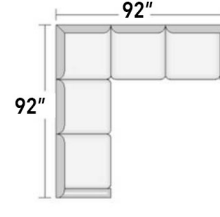

STYLE CONFIGURATIONS
Custom-crafted to fit your vision

3 cushion sofa

2 cushion sofa

Loveseat

Chair 1/2

Chair

OTTOMAN AND A HALF

OTTOMAN

ROOM SETTING CONFIGURATIONS
Custom-configured to fit your home

POPPY XL (36" SEAT CUSHIONS)

FROM BEGINNING TO END
Let us help you
CREATE WHAT YOU IMAGINED

In more than two decades we've custom-crafted many thousands of fine leather furniture pieces – and we've learned a lot. We're ready to put that experience to work for you – from helping you choose the style, color, and leather that you want to helping make sure that the piece you choose fits perfectly where you want it.

> styles > configurations > leather groups > color options www.LeanerCreationsFurniture.com

All sizes are approximate and silhouettes are not style specific. Great care has been put into these measurements but because we handcraft our furniture there could be a 1 - 3 inch discrepancy. If you have specific dimensions, please be sure to give us those measurements so we can give you a guaranteed measurement.