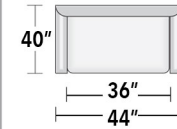

STYLE CONFIGURATIONS
Custom-crafted to fit your vision

3 cushion sofa

2 cushion sofa

Loveseat

Chair 1/2

Chair

OTTOMAN AND A HALF

OTTOMAN

> styles > configurations > leather groups > color options www.LeanerCreationsFurniture.com

All sizes are approximate and silhouettes are not style specific. Great care has been put into these measurements but because we handcraft our furniture there could be a 1 - 3 inch discrepancy. If you have specific dimensions, please be sure to give us those measurements so we can give you a guaranteed measurement.