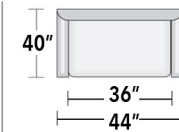

STYLE CONFIGURATIONS
Custom-crafted to fit your vision

ATLANTA AUSTIN CHICAGO

3 cushion sofa

2 cushion sofa

Loveseat

Chair 1/2

Chair

OTTOMAN AND A HALF

> styles > configurations > leather groups > color options www.LeanerCreationsFurniture.com

All sizes are approximate and silhouettes are not style specific. Great care has been put into these measurements but because we handcraft our furniture there could be a 1 - 3 inch discrepancy. If you have specific dimensions, please be sure to give us those measurements so we can give you a guaranteed measurement.