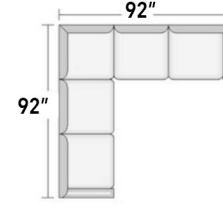

STYLE CONFIGURATIONS
Custom-crafted to fit your vision

ATLANTA AUSTIN CHICAGO

3 cushion sofa

2 cushion sofa

Loveseat

Chair 1/2

Chair

OTTOMAN AND A HALF

OTTOMAN

ROOM SETTING CONFIGURATIONS
Custom-configured to fit your home

POPPY XL (36" SEAT CUSHIONS)

FROM BEGINNING TO END
Let us help you
CREATE WHAT YOU IMAGINED

In more than two decades we've custom-crafted many thousands of fine leather furniture pieces – and we've learned a lot. We're ready to put that experience to work for you – from helping you choose the style, color, and leather that you want to helping make sure that the piece you choose fits perfectly where you want it.

> styles > configurations > leather groups > color options www.LeanerCreationsFurniture.com

All sizes are approximate and silhouettes are not style specific. Great care has been put into these measurements but because we handcraft our furniture there could be a 1 - 3 inch discrepancy. If you have specific dimensions, please be sure to give us those measurements so we can give you a guaranteed measurement.