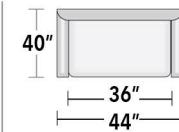

STYLE CONFIGURATIONS  
Custom-crafted to fit your vision

ATLANTA AUSTIN CHICAGO

3 cushion sofa

2 cushion sofa

Loveseat

Chair 1/2

Chair

OTTOMAN AND A HALF

> styles > configurations > leather groups > color options [www.LeanerCreationsFurniture.com](http://www.LeanerCreationsFurniture.com)

All sizes are approximate and silhouettes are not style specific. Great care has been put into these measurements but because we handcraft our furniture there could be a 1 - 3 inch discrepancy. If you have specific dimensions, please be sure to give us those measurements so we can give you a guaranteed measurement.