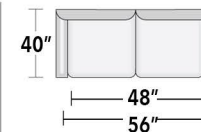

STYLE CONFIGURATIONS  
Custom-crafted to fit your vision

ATLANTA AUSTIN CHICAGO

3 cushion sofa

2 cushion sofa

Loveseat

Chair 1/2

Chair

OTTOMAN AND A HALF

> styles > configurations > leather groups > color options [www.LeanerCreationsFurniture.com](http://www.LeanerCreationsFurniture.com)

All sizes are approximate and silhouettes are not style specific. Great care has been put into these measurements but because we handcraft our furniture there could be a 1 - 3 inch discrepancy. If you have specific dimensions, please be sure to give us those measurements so we can give you a guaranteed measurement.