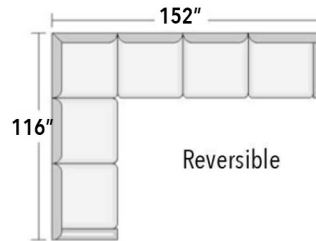

POPPY XL (36" SEAT CUSHIONS)