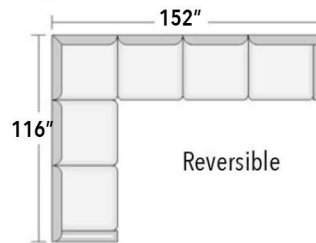

POPPY XL (36" SEAT CUSHIONS)