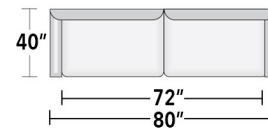

...AND YOU CAN SELECT:

- ✓ Change Stitch
- ✓ Extra Firm Seat Cushion
- ✓ 8 Way Hand Tied
- ✓ Different Leg
- ✓ Change Nailheads

these are just a few of the almost unlimited options available. You choose features, shape and size!

STYLE CONFIGURATIONS
Custom-crafted to fit your vision

ATLANTA AUSTIN CHICAGO

3 cushion sofa

2 cushion sofa

Loveseat

Chair 1/2

Chair

OTTOMAN AND A HALF

> styles > configurations > leather groups > color options www.LeanerCreationsFurniture.com

All sizes are approximate and silhouettes are not style specific. Great care has been put into these measurements but because we handcraft our furniture there could be a 1 - 3 inch discrepancy. If you have specific dimensions, please be sure to give us those measurements so we can give you a guaranteed measurement.