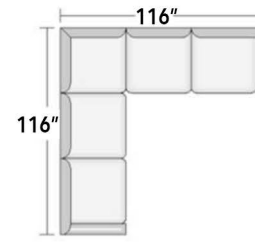

STYLE CONFIGURATIONS  
Custom-crafted to fit your vision

ATLANTA AUSTIN CHICAGO

3 cushion sofa

2 cushion sofa

Loveseat

Chair 1/2

Chair

OTTOMAN AND A HALF

OTTOMAN

ROOM SETTING CONFIGURATIONS  
Custom-configured to fit your home

POPPY XL (36" SEAT CUSHIONS)

FROM BEGINNING TO END  
**Let us help you**  
CREATE WHAT YOU IMAGINED

In more than two decades we've custom-crafted many thousands of fine leather furniture pieces – and we've learned a lot. We're ready to put that experience to work for you – from helping you choose the style, color, and leather that you want to helping make sure that the piece you choose fits perfectly where you want it.

> styles > configurations > leather groups > color options [www.LeanerCreationsFurniture.com](http://www.LeanerCreationsFurniture.com)

All sizes are approximate and silhouettes are not style specific. Great care has been put into these measurements but because we handcraft our furniture there could be a 1 - 3 inch discrepancy. If you have specific dimensions, please be sure to give us those measurements so we can give you a guaranteed measurement.