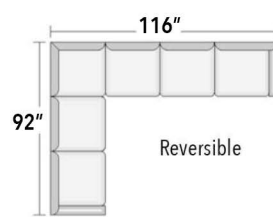

STYLE CONFIGURATIONS  
Custom-crafted to fit your vision

ATLANTA AUSTIN CHICAGO

3 cushion sofa

2 cushion sofa

Loveseat

Chair 1/2

Chair

OTTOMAN AND A HALF

OTTOMAN

ROOM SETTING CONFIGURATIONS  
Custom-configured to fit your home

POPPY XL (36" SEAT CUSHIONS)

FROM BEGINNING TO END  
**Let us help you**  
CREATE WHAT YOU IMAGINED

In more than two decades we've custom-crafted many thousands of fine leather furniture pieces – and we've learned a lot. We're ready to put that experience to work for you – from helping you choose the style, color, and leather that you want to helping make sure that the piece you choose fits perfectly where you want it.

> styles > configurations > leather groups > color options [www.LeanerCreationsFurniture.com](http://www.LeanerCreationsFurniture.com)

All sizes are approximate and silhouettes are not style specific. Great care has been put into these measurements but because we handcraft our furniture there could be a 1 - 3 inch discrepancy. If you have specific dimensions, please be sure to give us those measurements so we can give you a guaranteed measurement.