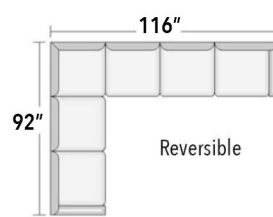

ROOM SETTING CONFIGURATIONS
Custom-configured to fit your home