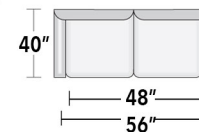

STYLE CONFIGURATIONS
Custom-crafted to fit your vision

ATLANTA AUSTIN CHICAGO

3 cushion sofa

2 cushion sofa

Loveseat

Chair 1/2

Chair

OTTOMAN AND A HALF

> styles > configurations > leather groups > color options www.LeanerCreationsFurniture.com

All sizes are approximate and silhouettes are not style specific. Great care has been put into these measurements but because we handcraft our furniture there could be a 1 - 3 inch discrepancy. If you have specific dimensions, please be sure to give us those measurements so we can give you a guaranteed measurement.