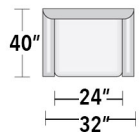

STYLE CONFIGURATIONS
Custom-crafted to fit your vision

ATLANTA AUSTIN CHICAGO

3 cushion sofa

2 cushion sofa

Loveseat

Chair 1/2

Chair

OTTOMAN AND A HALF

> styles > configurations > leather groups > color options www.LeanerCreationsFurniture.com

All sizes are approximate and silhouettes are not style specific. Great care has been put into these measurements but because we handcraft our furniture there could be a 1 - 3 inch discrepancy. If you have specific dimensions, please be sure to give us those measurements so we can give you a guaranteed measurement.