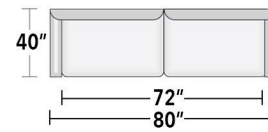

STYLE CONFIGURATIONS  
Custom-crafted to fit your vision

ATLANTA AUSTIN CHICAGO

3 cushion sofa

2 cushion sofa

Loveseat

Chair 1/2

Chair

OTTOMAN AND A HALF

> styles > configurations > leather groups > color options [www.LeanerCreationsFurniture.com](http://www.LeanerCreationsFurniture.com)

All sizes are approximate and silhouettes are not style specific. Great care has been put into these measurements but because we handcraft our furniture there could be a 1 - 3 inch discrepancy. If you have specific dimensions, please be sure to give us those measurements so we can give you a guaranteed measurement.