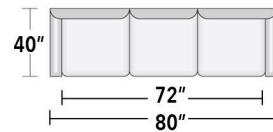

STYLE CONFIGURATIONS  
Custom-crafted to fit your vision

ATLANTA AUSTIN CHICAGO

3 cushion sofa

2 cushion sofa

Loveseat

Chair 1/2

Chair

OTTOMAN AND A HALF

> styles > configurations > leather groups > color options [www.LeanerCreationsFurniture.com](http://www.LeanerCreationsFurniture.com)

All sizes are approximate and silhouettes are not style specific. Great care has been put into these measurements but because we handcraft our furniture there could be a 1 - 3 inch discrepancy. If you have specific dimensions, please be sure to give us those measurements so we can give you a guaranteed measurement.