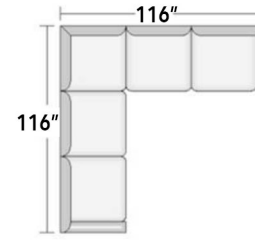

STYLE CONFIGURATIONS
Custom-crafted to fit your vision

ATLANTA AUSTIN CHICAGO

3 cushion sofa

2 cushion sofa

Loveseat

Chair 1/2

Chair

OTTOMAN AND A HALF

OTTOMAN

ROOM SETTING CONFIGURATIONS
Custom-configured to fit your home

POPPY XL (36" SEAT CUSHIONS)

FROM BEGINNING TO END
Let us help you
CREATE WHAT YOU IMAGINED

In more than two decades we've custom-crafted many thousands of fine leather furniture pieces – and we've learned a lot. We're ready to put that experience to work for you – from helping you choose the style, color, and leather that you want to helping make sure that the piece you choose fits perfectly where you want it.

> styles > configurations > leather groups > color options www.LeanerCreationsFurniture.com

All sizes are approximate and silhouettes are not style specific. Great care has been put into these measurements but because we handcraft our furniture there could be a 1 - 3 inch discrepancy. If you have specific dimensions, please be sure to give us those measurements so we can give you a guaranteed measurement.