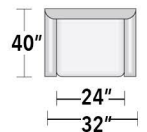

STYLE CONFIGURATIONS  
Custom-crafted to fit your vision

ATLANTA AUSTIN CHICAGO

3 cushion sofa

2 cushion sofa

Loveseat

Chair 1/2

Chair

OTTOMAN AND A HALF

> styles > configurations > leather groups > color options [www.LeanerCreationsFurniture.com](http://www.LeanerCreationsFurniture.com)

All sizes are approximate and silhouettes are not style specific. Great care has been put into these measurements but because we handcraft our furniture there could be a 1 - 3 inch discrepancy. If you have specific dimensions, please be sure to give us those measurements so we can give you a guaranteed measurement.