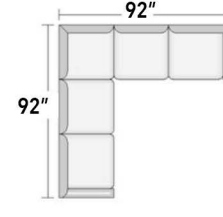

STYLE CONFIGURATIONS  
Custom-crafted to fit your vision

ATLANTA AUSTIN CHICAGO

3 cushion sofa

2 cushion sofa

Loveseat

Chair 1/2

Chair

OTTOMAN AND A HALF

OTTOMAN

ROOM SETTING CONFIGURATIONS  
Custom-configured to fit your home

POPPY XL (36" SEAT CUSHIONS)

FROM BEGINNING TO END  
**Let us help you**  
CREATE WHAT YOU IMAGINED

In more than two decades we've custom-crafted many thousands of fine leather furniture pieces – and we've learned a lot. We're ready to put that experience to work for you – from helping you choose the style, color, and leather that you want to helping make sure that the piece you choose fits perfectly where you want it.

> styles > configurations > leather groups > color options [www.LeanerCreationsFurniture.com](http://www.LeanerCreationsFurniture.com)

All sizes are approximate and silhouettes are not style specific. Great care has been put into these measurements but because we handcraft our furniture there could be a 1 - 3 inch discrepancy. If you have specific dimensions, please be sure to give us those measurements so we can give you a guaranteed measurement.