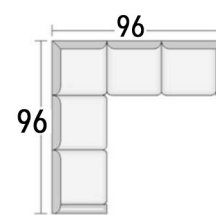

these are just a few of the almost unlimited options available. You choose features, shape and size!

STYLE CONFIGURATIONS Custom-crafted to fit your vision

ROOM SETTING CONFIGURATIONS Custom-configured to fit your home

Seat Depth: 20"

Arm Height: 28 1/2"

Back Height: 39"

Seat height" 21"

> styles > configurations > leather groups > color options www.LeanerCreationsFurniture.com

All sizes are approximate and silhouettes are not style specific. Great care has been put into these measurements but because we handcraft our furniture there could be a 1 - 3 inch discrepancy. If you have specific dimensions, please be sure to give us those measurements so we can give you a guaranteed measurement.