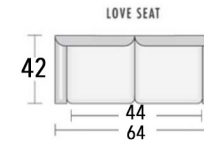

STYLE CONFIGURATIONS Custom-crafted to fit your vision