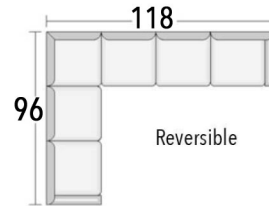

Seat Depth: 20"

Arm Height: 28 1/2"

Back Height: 39"

Seat height" 21"

> styles > configurations > leather groups > color options www.LeanerCreationsFurniture.com

All sizes are approximate and silhouettes are not style specific. Great care has been put into these measurements but because we handcraft our furniture there could be a 1 - 3 inch discrepancy. If you have specific dimensions, please be sure to give us those measurements so we can give you a guaranteed measurement.