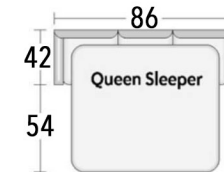

Seat Depth: 20"

Arm Height: 28 1/2"

Back Height: 39"

Seat height" 21"

> styles > configurations > leather groups > color options www.LeanerCreationsFurniture.com

All sizes are approximate and silhouettes are not style specific. Great care has been put into these measurements but because we handcraft our furniture there could be a 1 - 3 inch discrepancy. If you have specific dimensions, please be sure to give us those measurements so we can give you a guaranteed measurement.