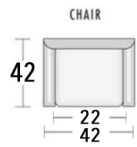

STYLE CONFIGURATIONS Custom-crafted to fit your vision