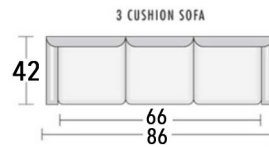

STYLE CONFIGURATIONS Custom-crafted to fit your vision