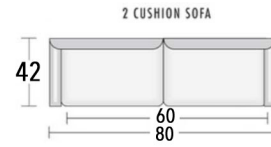

STYLE CONFIGURATIONS Custom-crafted to fit your vision