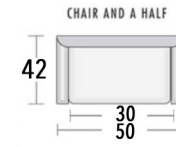

STYLE CONFIGURATIONS Custom-crafted to fit your vision