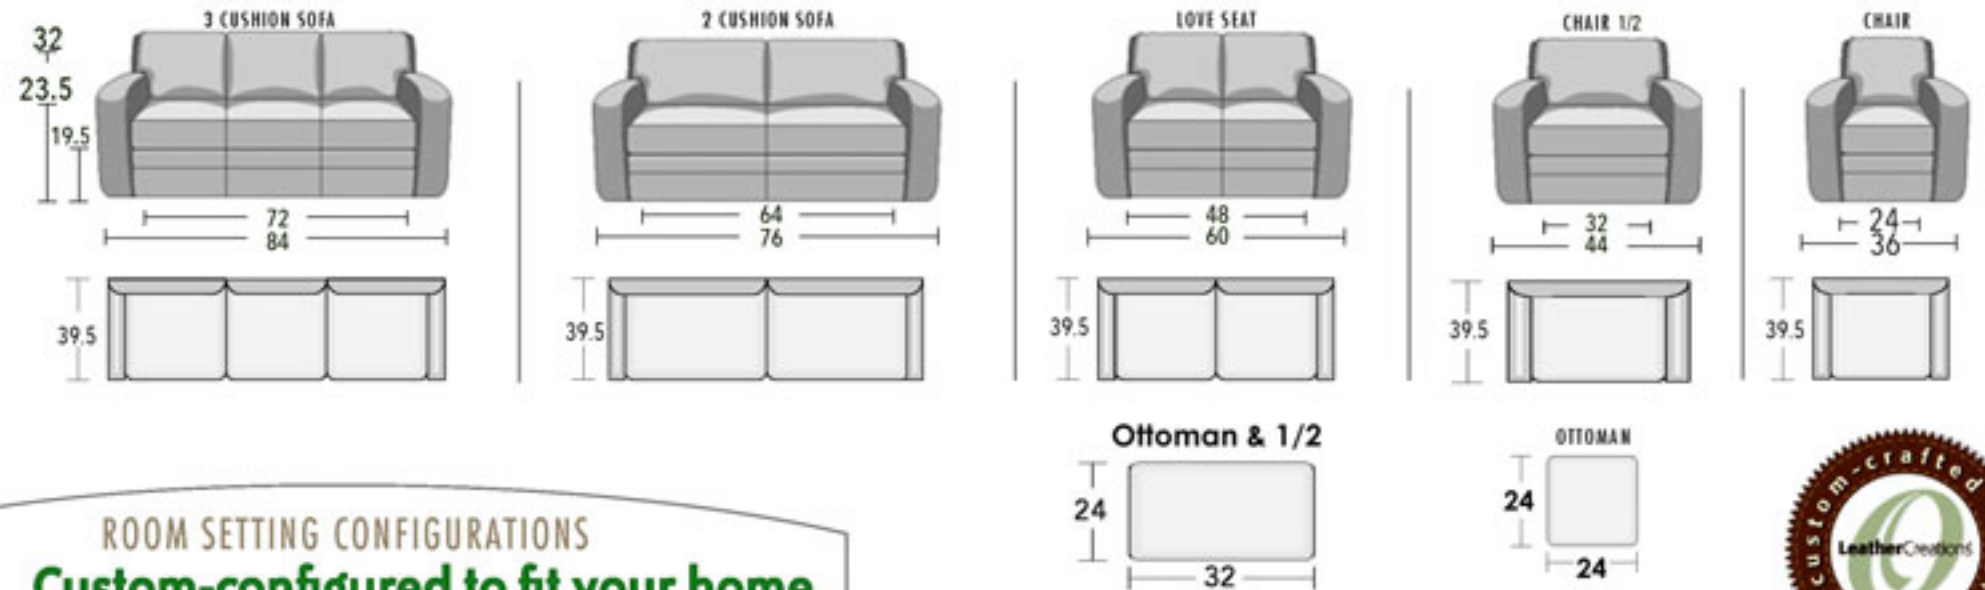

STYLE CONFIGURATIONS
Custom-crafted to fit your vision

ROOM SETTING CONFIGURATIONS
Custom-configured to fit your home