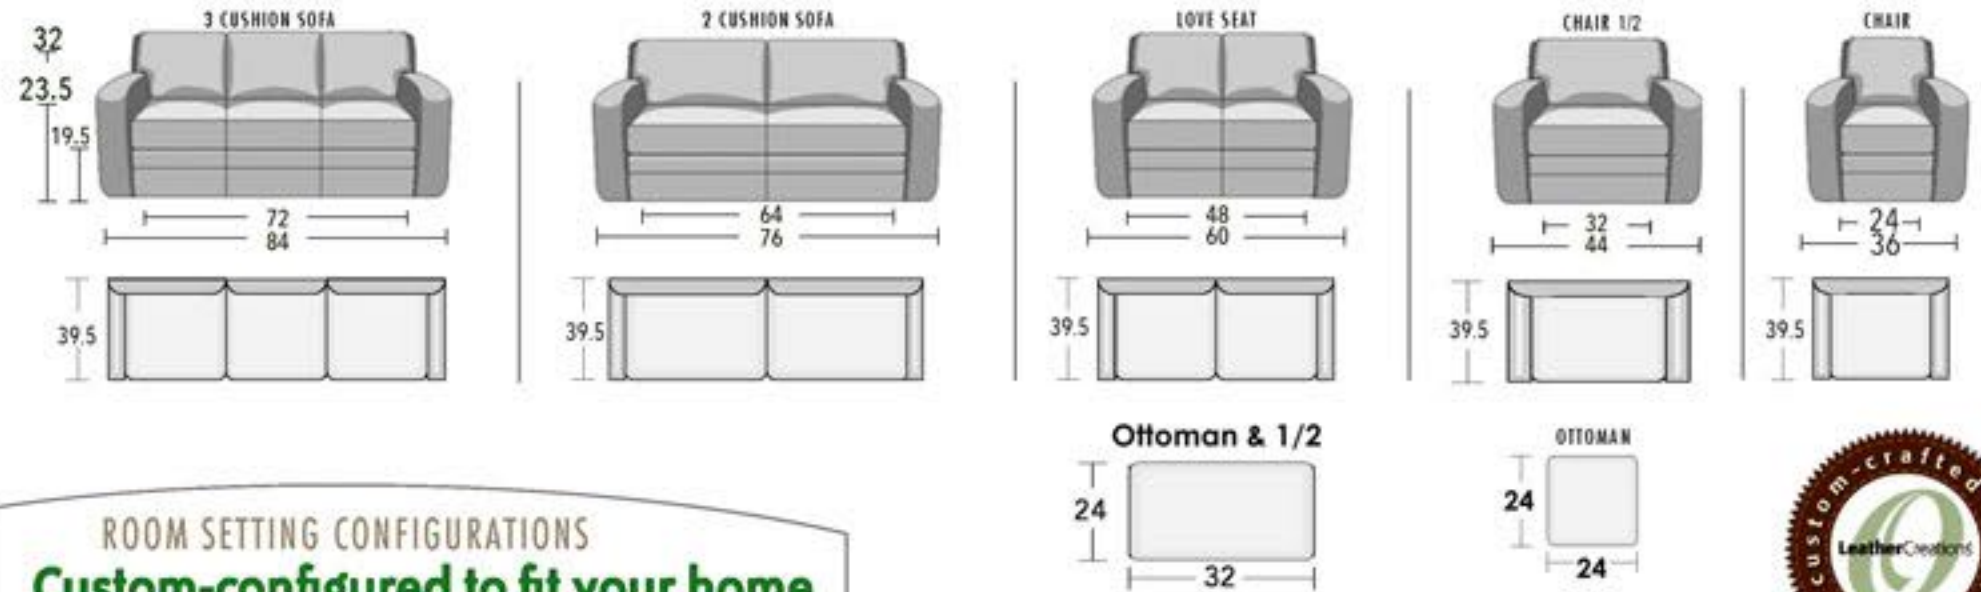

STYLE CONFIGURATIONS Custom-crafted to fit your vision

ATLANTA AUSTIN CHICAGO

ROOM SETTING CONFIGURATIONS Custom-configured to fit your home