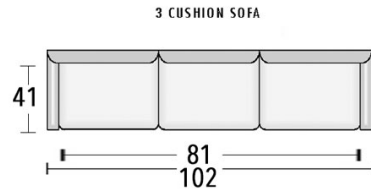

ATLANTA AUSTIN CHICAGO

ROOM SETTING CONFIGURATIONS  
Custom-configured to fit your home

Seat Depth: 24"

Arm Height: 19"

Back Height: 33"

Seat height: 19"

FROM BEGINNING TO END  
**Let us help you**  
CREATE WHAT YOU IMAGINED

> styles > configurations > leather groups > color options [www.LeanerCreationsFurniture.com](http://www.LeanerCreationsFurniture.com)

All sizes are approximate and silhouettes are not style specific. Great care has been put into these measurements but because we handcraft our furniture there could be a 1 - 3 inch discrepancy. If you have specific dimensions, please be sure to give us those measurements so we can give you a guaranteed measurement.