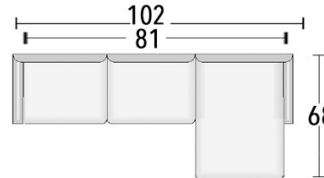

ATLANTA AUSTIN CHICAGO

ROOM SETTING CONFIGURATIONS  
Custom-configured to fit your home

Seat Depth: 24"

Arm Height: 19"

Back Height: 33"

Seat height: 19"

FROM BEGINNING TO END  
**Let us help you**  
CREATE WHAT YOU IMAGINED

> styles > configurations > leather groups > color options [www.LeanerCreationsFurniture.com](http://www.LeanerCreationsFurniture.com)

All sizes are approximate and silhouettes are not style specific. Great care has been put into these measurements but because we handcraft our furniture there could be a 1 - 3 inch discrepancy. If you have specific dimensions, please be sure to give us those measurements so we can give you a guaranteed measurement.