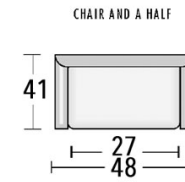

ATLANTA AUSTIN CHICAGO

ROOM SETTING CONFIGURATIONS  
Custom-configured to fit your home

Seat Depth: 24"

Arm Height: 19"

Back Height: 33"

Seat height: 19"

FROM BEGINNING TO END  
**Let us help you**  
CREATE WHAT YOU IMAGINED

> styles > configurations > leather groups > color options [www.LeanerCreationsFurniture.com](http://www.LeanerCreationsFurniture.com)

All sizes are approximate and silhouettes are not style specific. Great care has been put into these measurements but because we handcraft our furniture there could be a 1 - 3 inch discrepancy. If you have specific dimensions, please be sure to give us those measurements so we can give you a guaranteed measurement.