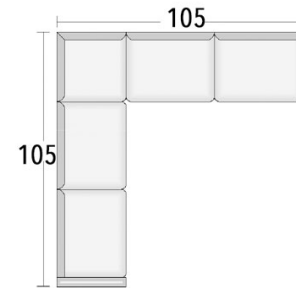

ATLANTA AUSTIN CHICAGO

ROOM SETTING CONFIGURATIONS  
Custom-configured to fit your home

Seat Depth: 24"

Arm Height: 19"

Back Height: 33"

Seat height: 19"

FROM BEGINNING TO END  
**Let us help you**  
CREATE WHAT YOU IMAGINED

> styles > configurations > leather groups > color options [www.LeanerCreationsFurniture.com](http://www.LeanerCreationsFurniture.com)

All sizes are approximate and silhouettes are not style specific. Great care has been put into these measurements but because we handcraft our furniture there could be a 1 - 3 inch discrepancy. If you have specific dimensions, please be sure to give us those measurements so we can give you a guaranteed measurement.