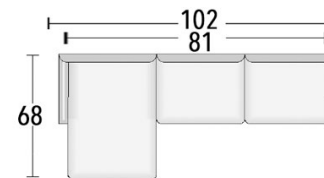

ATLANTA AUSTIN CHICAGO

ROOM SETTING CONFIGURATIONS  
Custom-configured to fit your home

Seat Depth: 24"

Arm Height: 19"

Back Height: 33"

Seat height: 19"

FROM BEGINNING TO END  
**Let us help you**  
CREATE WHAT YOU IMAGINED

> styles > configurations > leather groups > color options [www.LeanerCreationsFurniture.com](http://www.LeanerCreationsFurniture.com)

All sizes are approximate and silhouettes are not style specific. Great care has been put into these measurements but because we handcraft our furniture there could be a 1 - 3 inch discrepancy. If you have specific dimensions, please be sure to give us those measurements so we can give you a guaranteed measurement.