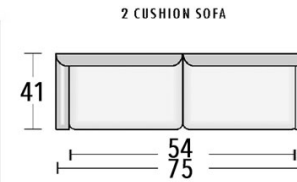

ATLANTA AUSTIN CHICAGO

ROOM SETTING CONFIGURATIONS  
Custom-configured to fit your home

Seat Depth: 24"

Arm Height: 19"

Back Height: 33"

Seat height: 19"

FROM BEGINNING TO END  
**Let us help you**  
CREATE WHAT YOU IMAGINED

> styles > configurations > leather groups > color options [www.LeanerCreationsFurniture.com](http://www.LeanerCreationsFurniture.com)

All sizes are approximate and silhouettes are not style specific. Great care has been put into these measurements but because we handcraft our furniture there could be a 1 - 3 inch discrepancy. If you have specific dimensions, please be sure to give us those measurements so we can give you a guaranteed measurement.