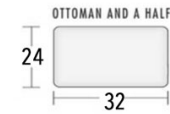

ATLANTA AUSTIN CHICAGO

ROOM SETTING CONFIGURATIONS  
Custom-configured to fit your home

Seat Depth: 24"

Arm Height: 19"

Back Height: 33"

Seat height: 19"

FROM BEGINNING TO END  
**Let us help you**  
CREATE WHAT YOU IMAGINED