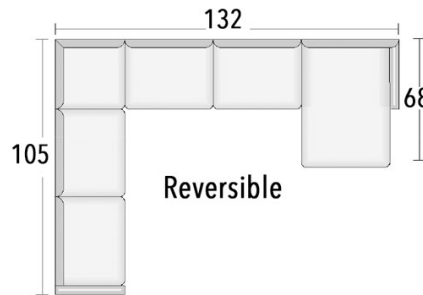

ATLANTA AUSTIN CHICAGO

ROOM SETTING CONFIGURATIONS  
Custom-configured to fit your home

Seat Depth: 24"

Arm Height: 19"

Back Height: 33"

Seat height: 19"

FROM BEGINNING TO END  
**Let us help you**  
CREATE WHAT YOU IMAGINED

> styles > configurations > leather groups > color options [www.LeanerCreationsFurniture.com](http://www.LeanerCreationsFurniture.com)

All sizes are approximate and silhouettes are not style specific. Great care has been put into these measurements but because we handcraft our furniture there could be a 1 - 3 inch discrepancy. If you have specific dimensions, please be sure to give us those measurements so we can give you a guaranteed measurement.