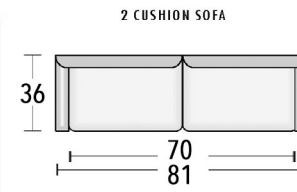

STYLE CONFIGURATIONS
Custom-crafted to fit your vision

ATLANTA AUSTIN CHICAGO