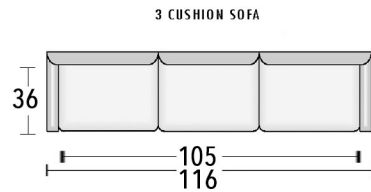

STYLE CONFIGURATIONS
Custom-crafted to fit your vision

ATLANTA AUSTIN CHICAGO