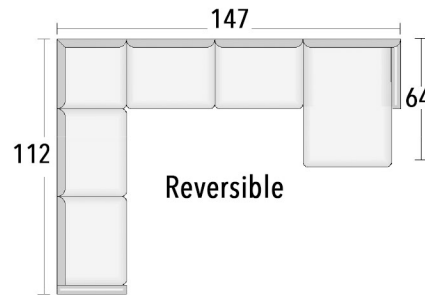

Seat Depth: 21"

Arm Height: 26"

Back Height: 26"

Seat height: 19"

FROM BEGINNING TO END
Let us help you
CREATE WHAT YOU IMAGINED

In more than two decades we've custom-crafted many thousands of fine leather furniture pieces – and we've learned a lot. We're ready to put that experience to work for you – from helping you choose the style, color, and leather that you want to helping make sure that the piece you choose fits perfectly where you want it.

You'd expect furniture like this to cost more.
The nice thing is – it doesn't.

> styles > configurations > leather groups > color options www.LeanerCreationsFurniture.com

All sizes are approximate and silhouettes are not style specific. Great care has been put into these measurements but because we handcraft our furniture there could be a 1 - 3 inch discrepancy. If you have specific dimensions, please be sure to give us those measurements so we can give you a guaranteed measurement.