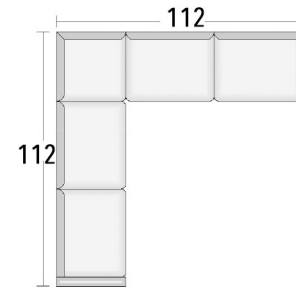

Seat Depth: 21"

Arm Height: 26"

Back Height: 26"

Seat height: 19"

FROM BEGINNING TO END
Let us help you
CREATE WHAT YOU IMAGINED

In more than two decades we've custom-crafted many thousands of fine leather furniture pieces – and we've learned a lot. We're ready to put that experience to work for you – from helping you choose the style, color, and leather that you want to helping make sure that the piece you choose fits perfectly where you want it.