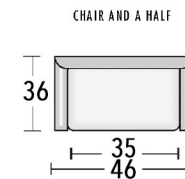

STYLE CONFIGURATIONS
Custom-crafted to fit your vision

ATLANTA AUSTIN CHICAGO