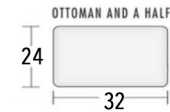

STYLE CONFIGURATIONS
Custom-crafted to fit your vision

ATLANTA AUSTIN CHICAGO