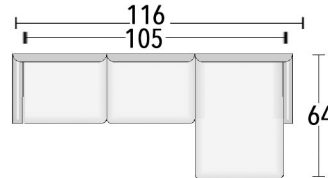

Seat Depth: 21"

Arm Height: 26"

Back Height: 26"

Seat height: 19"

FROM BEGINNING TO END
Let us help you
CREATE WHAT YOU IMAGINED

In more than two decades we've custom-crafted many thousands of fine leather furniture pieces – and we've learned a lot. We're ready to put that experience to work for you – from helping you choose the style, color, and leather that you want to helping make sure that the piece you choose fits perfectly where you want it.