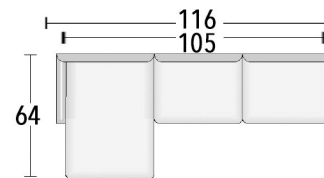

Seat Depth: 21"

Arm Height: 26"

Back Height: 26"

Seat height: 19"

FROM BEGINNING TO END
Let us help you
CREATE WHAT YOU IMAGINED

In more than two decades we've custom-crafted many thousands of fine leather furniture pieces – and we've learned a lot. We're ready to put that experience to work for you – from helping you choose the style, color, and leather that you want to helping make sure that the piece you choose fits perfectly where you want it.