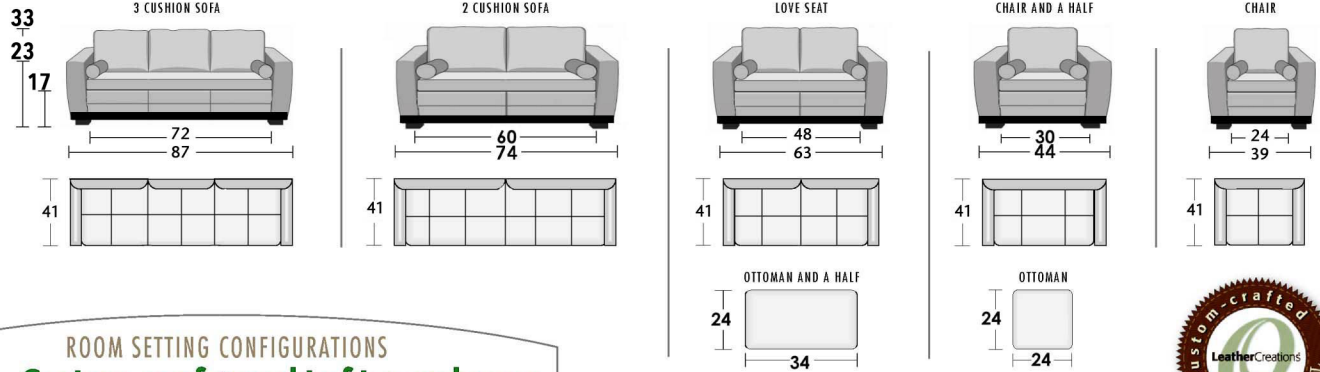

STYLE CONFIGURATIONS

Custom-crafted to fit your vision

Shown with optional Bolster Arm Pillow

ATLANTA   AUSTIN   CHICAGO

ROOM SETTING CONFIGURATIONS

Custom-configured to fit your home