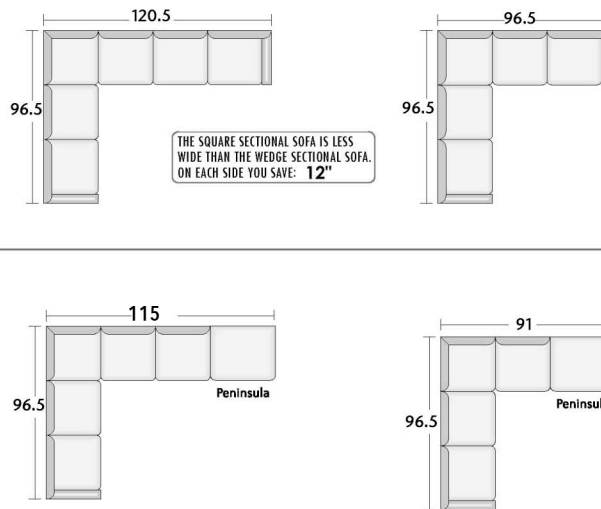

> styles > configurations > leather groups > color options www.LeanerCreationsFurniture.com

All sizes are approximate and silhouettes are not style specific. Great care has been put into these measurements but because we handcraft our furniture there could be a 1 - 3 inch discrepancy. If you have specific dimensions, please be sure to give us those measurements so we can give you a guaranteed measurement.

FROM BEGINNING TO END
Let us help you
CREATE WHAT YOU IMAGINED

In more than two decades we've custom-crafted many thousands of fine leather furniture pieces – and we've learned a lot. We're ready to put that experience to work for you – from helping you choose the style, color, and leather that you want to helping make sure that the piece you choose fits perfectly where you want it.

We'll be glad to visit your home and take the necessary measurements, then deliver your piece and put it in place.

Let us help – it's all part of owning a Leather Creations custom-crafted original.

Your vision.
Your choice.