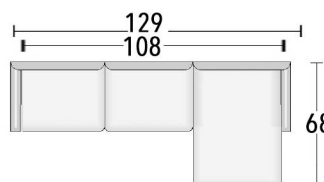

these are just a few of the almost unlimited options available. You choose features, shape and size!

STYLE CONFIGURATIONS

Custom-crafted to fit your vision

ATLANTA AUSTIN CHICAGO

ROOM SETTING CONFIGURATIONS

Custom-configured to fit your home

Seat Depth: 24"

Arm Height: 27"

Back Height: 34"

Seat height: 19"

FROM BEGINNING TO END
Let us help you
CREATE WHAT YOU IMAGINED

In more than two decades we've custom-crafted many thousands of fine leather furniture pieces – and we've learned a lot. We're ready to put that experience to work for you – from helping you choose the style, color, and leather that you want to helping make sure that the piece you choose fits perfectly where you want it.

You'd expect furniture like this to cost more.
The nice thing is – it doesn't.

> styles > configurations > leather groups > color options www.L LeatherCreationsFurniture.com

All sizes are approximate and silhouettes are not style specific. Great care has been put into these measurements but because we handcraft our furniture there could be a 1 - 3 inch discrepancy. If you have specific dimensions, please be sure to give us those measurements so we can give you a guaranteed measurement.