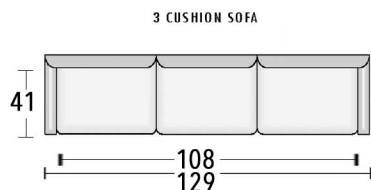

STYLE CONFIGURATIONS

Custom-crafted to fit your vision

ATLANTA AUSTIN CHICAGO