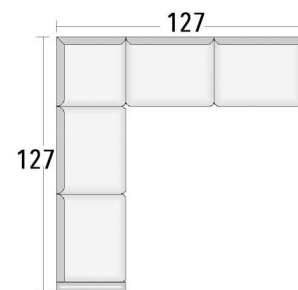

these are just a few of the almost unlimited options available. You choose features, shape and size!

STYLE CONFIGURATIONS

Custom-crafted to fit your vision

ATLANTA AUSTIN CHICAGO

ROOM SETTING CONFIGURATIONS

Custom-configured to fit your home

Seat Depth: 24"

Arm Height: 27"

Back Height: 34"

Seat height: 19"

FROM BEGINNING TO END
Let us help you
CREATE WHAT YOU IMAGINED

In more than two decades we've custom-crafted many thousands of fine leather furniture pieces – and we've learned a lot. We're ready to put that experience to work for you – from helping you choose the style, color, and leather that you want to helping make sure that the piece you choose fits perfectly where you want it.