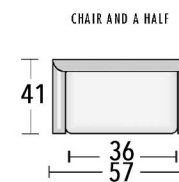

STYLE CONFIGURATIONS

Custom-crafted to fit your vision

ATLANTA AUSTIN CHICAGO