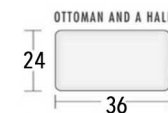

STYLE CONFIGURATIONS

Custom-crafted to fit your vision

ATLANTA AUSTIN CHICAGO