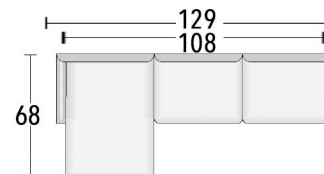

these are just a few of the almost unlimited options available. You choose features, shape and size!

STYLE CONFIGURATIONS

Custom-crafted to fit your vision

ATLANTA AUSTIN CHICAGO

ROOM SETTING CONFIGURATIONS

Custom-configured to fit your home

Seat Depth: 24"

Arm Height: 27"

Back Height: 34"

Seat height: 19"

FROM BEGINNING TO END
Let us help you
CREATE WHAT YOU IMAGINED

In more than two decades we've custom-crafted many thousands of fine leather furniture pieces – and we've learned a lot. We're ready to put that experience to work for you – from helping you choose the style, color, and leather that you want to helping make sure that the piece you choose fits perfectly where you want it.