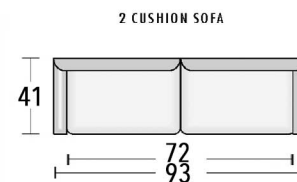

these are just a few of the almost unlimited options available. You choose features, shape and size!

STYLE CONFIGURATIONS

Custom-crafted to fit your vision

ATLANTA AUSTIN CHICAGO

ROOM SETTING CONFIGURATIONS

Custom-configured to fit your home

Seat Depth: 24"

Arm Height: 27"

Back Height: 34"

Seat height: 19"

FROM BEGINNING TO END
Let us help you
CREATE WHAT YOU IMAGINED

In more than two decades we've custom-crafted many thousands of fine leather furniture pieces – and we've learned a lot. We're ready to put that experience to work for you – from helping you choose the style, color, and leather that you want to helping make sure that the piece you choose fits perfectly where you want it.

You'd expect furniture like this to cost more.
The nice thing is – it doesn't.

> styles > configurations > leather groups > color options www.L LeatherCreationsFurniture.com

All sizes are approximate and silhouettes are not style specific. Great care has been put into these measurements but because we handcraft our furniture there could be a 1 - 3 inch discrepancy. If you have specific dimensions, please be sure to give us those measurements so we can give you a guaranteed measurement.