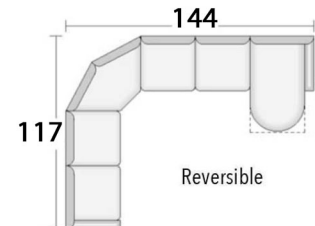

ATLANTA AUSTIN CHICAGO

ROOM SETTING CONFIGURATIONS  
**Custom-configured to fit your home**

Seat Depth: 20"

Arm Height: 25.5"

Back Height: 38"

Seat height" 19.5"

FROM BEGINNING TO END  
**Let us help you**  
CREATE WHAT YOU IMAGINED

> styles > configurations > leather groups > color options [www.LeatherCreationsFurniture.com](http://www.LeatherCreationsFurniture.com)

All sizes are approximate and silhouettes are not style specific. Great care has been put into these measurements but because we handcraft our furniture there could be a 1 - 3 inch discrepancy. If you have specific dimensions, please be sure to give us those measurements so we can give you a guaranteed measurement.