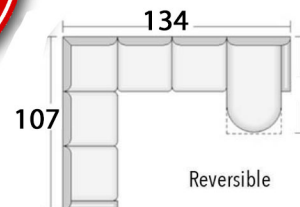

ATLANTA AUSTIN CHICAGO

ROOM SETTING CONFIGURATIONS  
**Custom-configured to fit your home**

Seat Depth: 20"

Arm Height: 25.5"

Back Height: 38"

Seat height" 19.5"

FROM BEGINNING TO END  
**Let us help you**  
CREATE WHAT YOU IMAGINED

> styles > configurations > leather groups > color options [www.LeatherCreationsFurniture.com](http://www.LeatherCreationsFurniture.com)

All sizes are approximate and silhouettes are not style specific. Great care has been put into these measurements but because we handcraft our furniture there could be a 1 - 3 inch discrepancy. If you have specific dimensions, please be sure to give us those measurements so we can give you a guaranteed measurement.