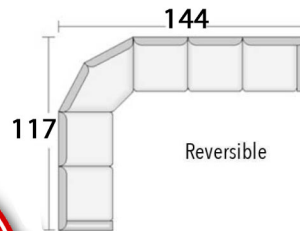

ATLANTA AUSTIN CHICAGO

ROOM SETTING CONFIGURATIONS  
**Custom-configured to fit your home**

Seat Depth: 20"

Arm Height: 25.5"

Back Height: 38"

Seat height" 19.5"

FROM BEGINNING TO END  
**Let us help you**  
CREATE WHAT YOU IMAGINED