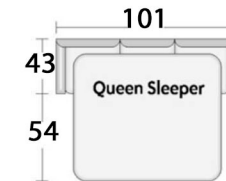

ATLANTA AUSTIN CHICAGO

ROOM SETTING CONFIGURATIONS  
**Custom-configured to fit your home**

Seat Depth: 20"

Arm Height: 25.5"

Back Height: 38"

Seat height" 19.5"

FROM BEGINNING TO END  
**Let us help you**  
CREATE WHAT YOU IMAGINED