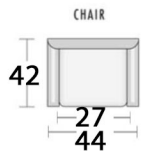

ATLANTA AUSTIN CHICAGO

ROOM SETTING CONFIGURATIONS  
**Custom-configured to fit your home**

Seat Depth: 20"

Arm Height: 25.5"

Back Height: 38"

Seat height" 19.5"

FROM BEGINNING TO END  
**Let us help you**  
CREATE WHAT YOU IMAGINED