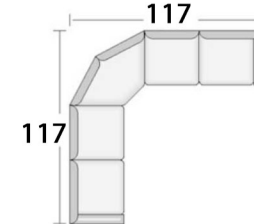

ATLANTA AUSTIN CHICAGO

ROOM SETTING CONFIGURATIONS  
**Custom-configured to fit your home**

Seat Depth: 20"

Arm Height: 25.5"

Back Height: 38"

Seat height" 19.5"

FROM BEGINNING TO END  
**Let us help you**  
CREATE WHAT YOU IMAGINED

> styles > configurations > leather groups > color options [www.LeatherCreationsFurniture.com](http://www.LeatherCreationsFurniture.com)

All sizes are approximate and silhouettes are not style specific. Great care has been put into these measurements but because we handcraft our furniture there could be a 1 - 3 inch discrepancy. If you have specific dimensions, please be sure to give us those measurements so we can give you a guaranteed measurement.