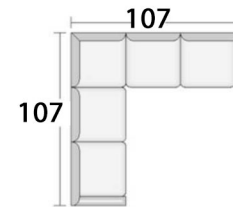

ATLANTA AUSTIN CHICAGO

ROOM SETTING CONFIGURATIONS  
**Custom-configured to fit your home**

Seat Depth: 20"

Arm Height: 25.5"

Back Height: 38"

Seat height" 19.5"

FROM BEGINNING TO END  
**Let us help you**  
CREATE WHAT YOU IMAGINED

> styles > configurations > leather groups > color options [www.LeatherCreationsFurniture.com](http://www.LeatherCreationsFurniture.com)

All sizes are approximate and silhouettes are not style specific. Great care has been put into these measurements but because we handcraft our furniture there could be a 1 - 3 inch discrepancy. If you have specific dimensions, please be sure to give us those measurements so we can give you a guaranteed measurement.