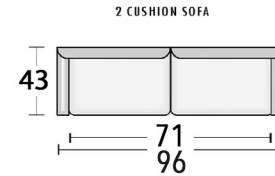

ATLANTA AUSTIN CHICAGO

ROOM SETTING CONFIGURATIONS  
**Custom-configured to fit your home**

Seat Depth: 20"

Arm Height: 25.5"

Back Height: 38"

Seat height" 19.5"

FROM BEGINNING TO END  
**Let us help you**  
CREATE WHAT YOU IMAGINED

> styles > configurations > leather groups > color options [www.LeatherCreationsFurniture.com](http://www.LeatherCreationsFurniture.com)

All sizes are approximate and silhouettes are not style specific. Great care has been put into these measurements but because we handcraft our furniture there could be a 1 - 3 inch discrepancy. If you have specific dimensions, please be sure to give us those measurements so we can give you a guaranteed measurement.