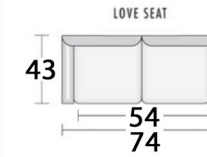

ATLANTA AUSTIN CHICAGO

ROOM SETTING CONFIGURATIONS  
**Custom-configured to fit your home**

Seat Depth: 20"

Arm Height: 25.5"

Back Height: 38"

Seat height" 19.5"

FROM BEGINNING TO END  
**Let us help you**  
CREATE WHAT YOU IMAGINED

> styles > configurations > leather groups > color options [www.LeatherCreationsFurniture.com](http://www.LeatherCreationsFurniture.com)

All sizes are approximate and silhouettes are not style specific. Great care has been put into these measurements but because we handcraft our furniture there could be a 1 - 3 inch discrepancy. If you have specific dimensions, please be sure to give us those measurements so we can give you a guaranteed measurement.