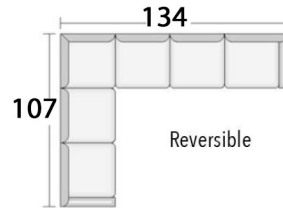

ATLANTA AUSTIN CHICAGO

ROOM SETTING CONFIGURATIONS  
**Custom-configured to fit your home**

Seat Depth: 20"

Arm Height: 25.5"

Back Height: 38"

Seat height" 19.5"

FROM BEGINNING TO END  
**Let us help you**  
CREATE WHAT YOU IMAGINED

> styles > configurations > leather groups > color options [www.LeatherCreationsFurniture.com](http://www.LeatherCreationsFurniture.com)

All sizes are approximate and silhouettes are not style specific. Great care has been put into these measurements but because we handcraft our furniture there could be a 1 - 3 inch discrepancy. If you have specific dimensions, please be sure to give us those measurements so we can give you a guaranteed measurement.