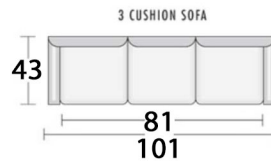

ATLANTA AUSTIN CHICAGO

ROOM SETTING CONFIGURATIONS  
**Custom-configured to fit your home**

Seat Depth: 20"

Arm Height: 25.5"

Back Height: 38"

Seat height" 19.5"

FROM BEGINNING TO END  
**Let us help you**  
CREATE WHAT YOU IMAGINED

> styles > configurations > leather groups > color options [www.LeatherCreationsFurniture.com](http://www.LeatherCreationsFurniture.com)

All sizes are approximate and silhouettes are not style specific. Great care has been put into these measurements but because we handcraft our furniture there could be a 1 - 3 inch discrepancy. If you have specific dimensions, please be sure to give us those measurements so we can give you a guaranteed measurement.