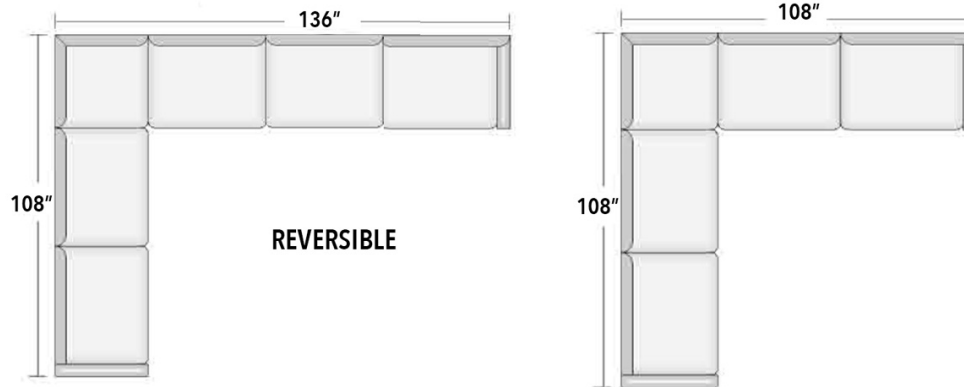

LeatherCreations™

custom-crafted leather furniture

CHESTERFIELD 9401

EXECUTIVE 1119

WRIGLEY 1112

THIS LEATHER CREATIONS ORIGINAL HAS:

- ✓ Top Stitch
- ✓ Large Bun or Pyramid
- ✓ 100% Kiln Dried Hardwood Frames
- ✓ Down Innerspring Cushions
- ✓ 8 Way Sofa Spring
- ✓ Foam Fitted Back

THEATER SEATING CONFIGURATIONS

Custom-configured to fit your room

Seat Depth: 22 1/2"

> styles > configurations > leather groups > color options www.LeatherCreationsFurniture.com

All sizes are approximate and silhouettes are not style specific. Great care has been put into these measurements but because we handcraft our furniture there could be a 1 - 3 inch discrepancy. If you have specific dimensions, please be sure to give us those measurements so we can give you a guaranteed measurement.