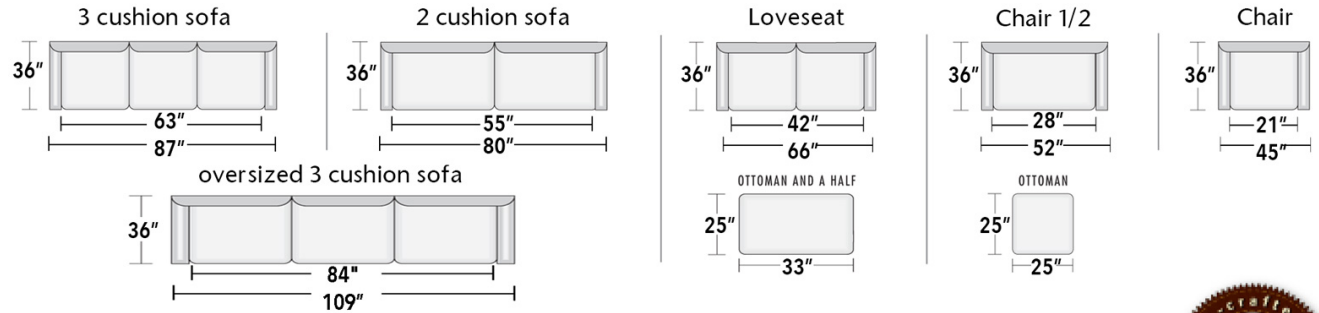

LeatherCreations™

custom-crafted leather furniture

CHESTERFIELD 9401

EXECUTIVE 1119

WRIGLEY 1112

THIS LEATHER CREATIONS ORIGINAL HAS:

- ✓ Top Stitch
- ✓ Large Bun or Pyramid
- ✓ 100% Kiln Dried Hardwood Frames
- ✓ Down Innerspring Cushions
- ✓ 8 Way Sofa Spring
- ✓ Foam Fitted Back

THEATER SEATING CONFIGURATIONS

Custom-configured to fit your room

Seat Depth: 22 1/2"

> styles > configurations > leather groups > color options www.LeatherCreationsFurniture.com

All sizes are approximate and silhouettes are not style specific. Great care has been put into these measurements but because we handcraft our furniture there could be a 1 - 3 inch discrepancy. If you have specific dimensions, please be sure to give us those measurements so we can give you a guaranteed measurement.