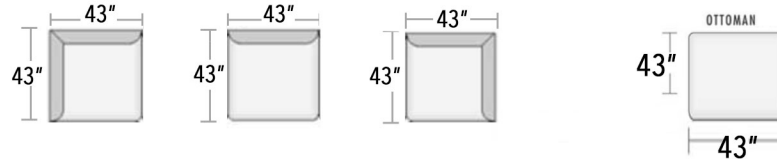

ATLANTA AUSTIN CHICAGO

ROOM SETTING CONFIGURATIONS
Custom-configured to fit your home

Seat Depth: 29"

Arm Height: 26.5"

Back Height: 41"

Seat height: 20"

> styles > configurations > leather groups > color options www.LeatherCreationsFurniture.com

All sizes are approximate and silhouettes are not style specific. Great care has been put into these measurements but because we handcraft our furniture there could be a 1 - 3 inch discrepancy. If you have specific dimensions, please be sure to give us those measurements so we can give you a guaranteed measurement.