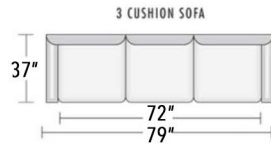

STYLE CONFIGURATIONS
Custom-crafted to fit your vision