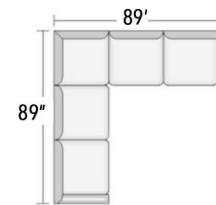

these are just a few of the almost unlimited options available. You choose features, shape and size!

STYLE CONFIGURATIONS
Custom-crafted to fit your vision

ROOM SETTING CONFIGURATIONS
Custom-configured to fit your home

Seat Depth: 20.5"

Arm Height: 25"

Back Height: 33"

Seat height": 19"

FROM BEGINNING TO END
Let us help you
CREATE WHAT YOU IMAGINED

In more than two decades we've custom-crafted many thousands of fine leather furniture pieces – and we've learned a lot. We're ready to put that experience to work for you – from helping you choose the style, color, and leather that you want to helping make sure that the piece you choose fits perfectly where you want it.

You'd expect furniture like this to cost more.
The nice thing is – it doesn't.

> styles > configurations > leather groups > color options www.L LeatherCreationsFurniture.com

All sizes are approximate and silhouettes are not style specific. Great care has been put into these measurements but because we handcraft our furniture there could be a 1 - 3 inch discrepancy. If you have specific dimensions, please be sure to give us those measurements so we can give you a guaranteed measurement.