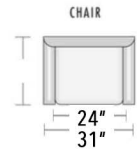

STYLE CONFIGURATIONS
Custom-crafted to fit your vision