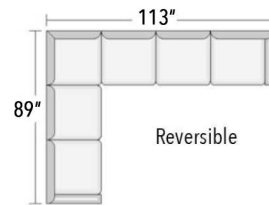

Seat Depth: 20.5"

Arm Height: 25"

Back Height: 33"

Seat height": 19"

FROM BEGINNING TO END
Let us help you
CREATE WHAT YOU IMAGINED

In more than two decades we've custom-crafted many thousands of fine leather furniture pieces – and we've learned a lot. We're ready to put that experience to work for you – from helping you choose the style, color, and leather that you want to helping make sure that the piece you choose fits perfectly where you want it.

You'd expect furniture like this to cost more.
The nice thing is – it doesn't.

> styles > configurations > leather groups > color options www.L LeatherCreationsFurniture.com

All sizes are approximate and silhouettes are not style specific. Great care has been put into these measurements but because we handcraft our furniture there could be a 1 - 3 inch discrepancy. If you have specific dimensions, please be sure to give us those measurements so we can give you a guaranteed measurement.