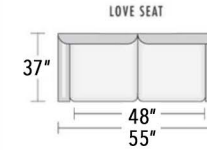

STYLE CONFIGURATIONS
Custom-crafted to fit your vision