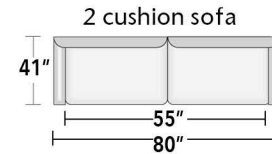

STYLE CONFIGURATIONS
Custom-crafted to fit your vision

LEATHER CREATIONS
CUSTOM-CRAFTED LEATHER FURNITURE

THIS LEATHER CREATIONS ORIGINAL HAS:

- ✔ Welting
- ✔ Large Bun or Pyramid Leg
- ✔ Down Innerspring Cushions
- ✔ Tufted Foam Fitted Back
- ✔ 100% 1" Kiln Dried Hardwood Frames
- ✔ Soft Front Edge Spring
- ✔ 5 Inches of Extra Depth

these are just a few of the almost unlimited options available. You choose features, shape and size!

You'd expect furniture like this to cost more.
The nice thing is – it doesn't.

THEATER SEATING CONFIGURATIONS...
Custom-configured to fit your room

Seat Depth: 22 1/2"

FROM BEGINNING TO END
Let us help you
CREATE WHAT YOU IMAGINED

In more than two decades we've custom-crafted many thousands of fine leather furniture pieces – and we've learned a lot. We're ready to put that experience to work for you – from helping you choose the style, color, and leather that you want to helping make sure that the piece you choose fits perfectly where you want it.

We'll be glad to visit your home and take the necessary measurements, then deliver your piece and put it in place.

Let us help – it's all part of owning a Leather Creations custom-crafted original.

Your vision.
Your choice.

> styles > configurations > leather groups > color options www.LeatherCreationsFurniture.com

All sizes are approximate and silhouettes are not style specific. Great care has been put into these measurements but because we handcraft our furniture there could be a 1 - 3 inch discrepancy. If you have specific dimensions, please be sure to give us those measurements so we can give you a guaranteed measurement.