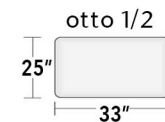

STYLE CONFIGURATIONS Custom-crafted to fit your vision