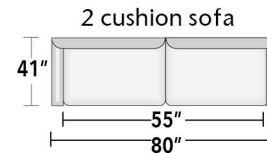

LeatherCreations™

custom-crafted leather furniture

BILTMORE 1125

THIS LEATHER CREATIONS ORIGINAL HAS:

- ✓ Welting
- ✓ Large Bun or Pyramid Leg
- ✓ 8 Way Sofa Spring System
- ✓ Down Innerspring Cushions
- ✓ Tufted Foam Fitted Back
- ✓ 100% 1" Kiln Dried Hardwood Frames
- ✓ Soft Front Edge Spring
- ✓ 5 Inches of Extra Depth

THEATER SEATING CONFIGURATIONS... Custom-configured to fit your room

Seat Depth: 22 1/2"

FROM BEGINNING TO END
Let us help you
CREATE WHAT YOU IMAGINED

In more than two decades we've custom-crafted many thousands of fine leather furniture pieces – and we've learned a lot. We're ready to put that experience to work for you – from helping you choose the style, color, and leather that you want to helping make sure that the piece you choose fits perfectly where you want it.

> styles > configurations > leather groups > color options www.L LeatherCreationsFurniture.com

All sizes are approximate and silhouettes are not style specific. Great care has been put into these measurements but because we handcraft our furniture there could be a 1 - 3 inch discrepancy. If you have specific dimensions, please be sure to give us those measurements so we can give you a guaranteed measurement.