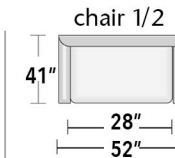

LeatherCreations™

custom-crafted leather furniture

BILTMORE 1125

THIS LEATHER CREATIONS ORIGINAL HAS:

- ✓ Welting
- ✓ Large Bun or Pyramid Leg
- ✓ 8 Way Sofa Spring System
- ✓ Down Innerspring Cushions
- ✓ Tufted Foam Fitted Back
- ✓ 100% 1" Kiln Dried Hardwood Frames
- ✓ Soft Front Edge Spring
- ✓ 5 Inches of Extra Depth

THEATER SEATING CONFIGURATIONS... Custom-configured to fit your room

Seat Depth: 22 1/2"

FROM BEGINNING TO END
Let us help you
CREATE WHAT YOU IMAGINED

In more than two decades we've custom-crafted many thousands of fine leather furniture pieces – and we've learned a lot. We're ready to put that experience to work for you – from helping you choose the style, color, and leather that you want to helping make sure that the piece you choose fits perfectly where you want it.

> styles > configurations > leather groups > color options www.L LeatherCreationsFurniture.com

All sizes are approximate and silhouettes are not style specific. Great care has been put into these measurements but because we handcraft our furniture there could be a 1 - 3 inch discrepancy. If you have specific dimensions, please be sure to give us those measurements so we can give you a guaranteed measurement.