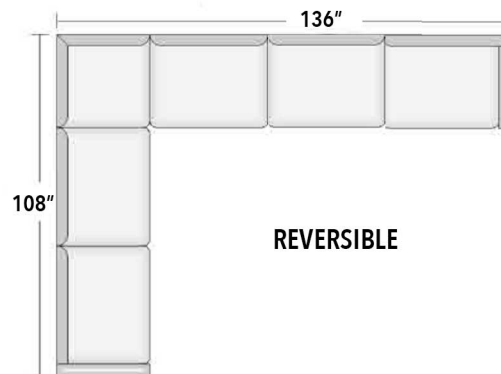

THEATER SEATING CONFIGURATIONS... Custom-configured to fit your room

Seat Depth: 22 1/2"

FROM BEGINNING TO END
Let us help you
CREATE WHAT YOU IMAGINED

In more than two decades we've custom-crafted many thousands of fine leather furniture pieces – and we've learned a lot. We're ready to put that experience to work for you – from helping you choose the style, color, and leather that you want to helping make sure that the piece you choose fits perfectly where you want it.

> styles > configurations > leather groups > color options www.L LeatherCreationsFurniture.com

All sizes are approximate and silhouettes are not style specific. Great care has been put into these measurements but because we handcraft our furniture there could be a 1 - 3 inch discrepancy. If you have specific dimensions, please be sure to give us those measurements so we can give you a guaranteed measurement.