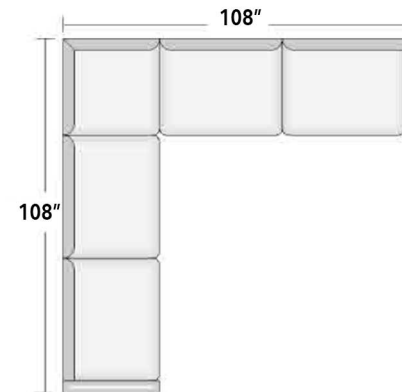

LeatherCreations™

custom-crafted leather furniture

BILTMORE 1125

THIS LEATHER CREATIONS ORIGINAL HAS:

- ✓ Welting
- ✓ Large Bun or Pyramid Leg
- ✓ 8 Way Sofa Spring System
- ✓ Down Innerspring Cushions
- ✓ Tufted Foam Fitted Back
- ✓ 100% 1" Kiln Dried Hardwood Frames
- ✓ Soft Front Edge Spring
- ✓ 5 Inches of Extra Depth

THEATER SEATING CONFIGURATIONS... Custom-configured to fit your room

Seat Depth: 22 1/2"

FROM BEGINNING TO END
Let us help you
CREATE WHAT YOU IMAGINED

In more than two decades we've custom-crafted many thousands of fine leather furniture pieces – and we've learned a lot. We're ready to put that experience to work for you – from helping you choose the style, color, and leather that you want to helping make sure that the piece you choose fits perfectly where you want it.

> styles > configurations > leather groups > color options www.L LeatherCreationsFurniture.com

All sizes are approximate and silhouettes are not style specific. Great care has been put into these measurements but because we handcraft our furniture there could be a 1 - 3 inch discrepancy. If you have specific dimensions, please be sure to give us those measurements so we can give you a guaranteed measurement.