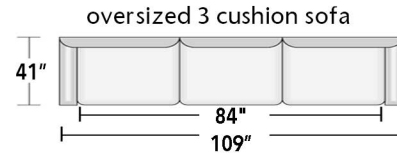

LeatherCreations™

custom-crafted leather furniture

BILTMORE 1125

THIS LEATHER CREATIONS ORIGINAL HAS:

- ✓ Welting
- ✓ Large Bun or Pyramid Leg
- ✓ 8 Way Sofa Spring System
- ✓ Down Innerspring Cushions
- ✓ Tufted Foam Fitted Back
- ✓ 100% 1" Kiln Dried Hardwood Frames
- ✓ Soft Front Edge Spring
- ✓ 5 Inches of Extra Depth

THEATER SEATING CONFIGURATIONS... Custom-configured to fit your room

Seat Depth: 22 1/2"

FROM BEGINNING TO END
Let us help you
CREATE WHAT YOU IMAGINED

In more than two decades we've custom-crafted many thousands of fine leather furniture pieces – and we've learned a lot. We're ready to put that experience to work for you – from helping you choose the style, color, and leather that you want to helping make sure that the piece you choose fits perfectly where you want it.

> styles > configurations > leather groups > color options www.L LeatherCreationsFurniture.com

All sizes are approximate and silhouettes are not style specific. Great care has been put into these measurements but because we handcraft our furniture there could be a 1 - 3 inch discrepancy. If you have specific dimensions, please be sure to give us those measurements so we can give you a guaranteed measurement.