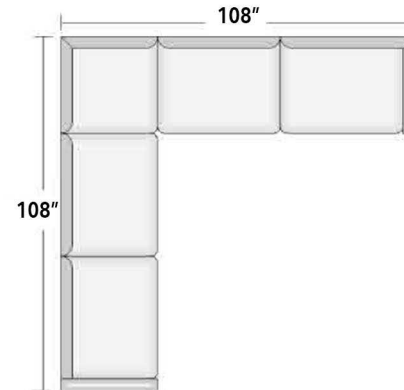

STYLE CONFIGURATIONS
Custom-crafted to fit your vision

LEATHER CREATIONS
 CUSTOM-CRAFTED LEATHER FURNITURE

BILTMORE 1125

THIS LEATHER CREATIONS ORIGINAL HAS:

- ✔ Welting
- ✔ Large Bun or Pyramid Leg
- ✔ Down Innerspring Cushions
- ✔ Tufted Foam Fitted Back
- ✔ 100% 1" Kiln Dried Hardwood Frames
- ✔ Soft Front Edge Spring
- ✔ 5 Inches of Extra Depth

these are just a few of the almost unlimited options available. You choose features, shape and size!

You'd expect furniture like this to cost more.
 The nice thing is – it doesn't.

THEATER SEATING CONFIGURATIONS...
Custom-configured to fit your room

Seat Depth: 22 1/2"

FROM BEGINNING TO END
Let us help you
 CREATE WHAT YOU IMAGINED

In more than two decades we've custom-crafted many thousands of fine leather furniture pieces – and we've learned a lot. We're ready to put that experience to work for you – from helping you choose the style, color, and leather that you want to helping make sure that the piece you choose fits perfectly where you want it.

> styles > configurations > leather groups > color options www.LeatherCreationsFurniture.com

All sizes are approximate and silhouettes are not style specific. Great care has been put into these measurements but because we handcraft our furniture there could be a 1 - 3 inch discrepancy. If you have specific dimensions, please be sure to give us those measurements so we can give you a guaranteed measurement.