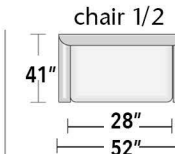

STYLE CONFIGURATIONS
Custom-crafted to fit your vision

LEATHER CREATIONS
CUSTOM-CRAFTED LEATHER FURNITURE

THIS LEATHER CREATIONS ORIGINAL HAS:

- ✔ Welting
- ✔ Large Bun or Pyramid Leg
- ✔ Down Innerspring Cushions
- ✔ Tufted Foam Fitted Back
- ✔ 100% 1" Kiln Dried Hardwood Frames
- ✔ Soft Front Edge Spring
- ✔ 5 Inches of Extra Depth

these are just a few of the almost unlimited options available. You choose features, shape and size!

You'd expect furniture like this to cost more.
The nice thing is – it doesn't.

THEATER SEATING CONFIGURATIONS...
Custom-configured to fit your room

Seat Depth: 22 1/2"

FROM BEGINNING TO END
Let us help you
CREATE WHAT YOU IMAGINED

In more than two decades we've custom-crafted many thousands of fine leather furniture pieces – and we've learned a lot. We're ready to put that experience to work for you – from helping you choose the style, color, and leather that you want to helping make sure that the piece you choose fits perfectly where you want it.

We'll be glad to visit your home and take the necessary measurements, then deliver your piece and put it in place.

Let us help – it's all part of owning a Leather Creations custom-crafted original.

Your vision.
Your choice.

> styles > configurations > leather groups > color options www.LeatherCreationsFurniture.com

All sizes are approximate and silhouettes are not style specific. Great care has been put into these measurements but because we handcraft our furniture there could be a 1 - 3 inch discrepancy. If you have specific dimensions, please be sure to give us those measurements so we can give you a guaranteed measurement.