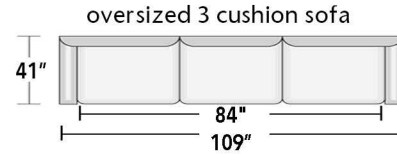

STYLE CONFIGURATIONS
Custom-crafted to fit your vision

LEATHER CREATIONS
CUSTOM-CRAFTED LEATHER FURNITURE

THIS LEATHER CREATIONS ORIGINAL HAS:

- ✔ Welting
- ✔ Large Bun or Pyramid Leg
- ✔ Down Innerspring Cushions
- ✔ Tufted Foam Fitted Back
- ✔ 100% 1" Kiln Dried Hardwood Frames
- ✔ Soft Front Edge Spring
- ✔ 5 Inches of Extra Depth

these are just a few of the almost unlimited options available. You choose features, shape and size!

You'd expect furniture like this to cost more.
The nice thing is – it doesn't.

THEATER SEATING CONFIGURATIONS...
Custom-configured to fit your room

Seat Depth: 22 1/2"

FROM BEGINNING TO END
Let us help you
CREATE WHAT YOU IMAGINED

In more than two decades we've custom-crafted many thousands of fine leather furniture pieces – and we've learned a lot. We're ready to put that experience to work for you – from helping you choose the style, color, and leather that you want to helping make sure that the piece you choose fits perfectly where you want it.

We'll be glad to visit your home and take the necessary measurements, then deliver your piece and put it in place.

Let us help – it's all part of owning a Leather Creations custom-crafted original.

Your vision.
Your choice.

> styles > configurations > leather groups > color options www.LeatherCreationsFurniture.com

All sizes are approximate and silhouettes are not style specific. Great care has been put into these measurements but because we handcraft our furniture there could be a 1 - 3 inch discrepancy. If you have specific dimensions, please be sure to give us those measurements so we can give you a guaranteed measurement.