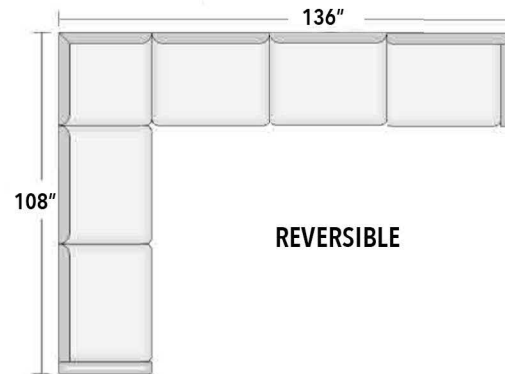

STYLE CONFIGURATIONS
Custom-crafted to fit your vision

LEATHER CREATIONS
 CUSTOM-CRAFTED LEATHER FURNITURE

BILTMORE 1125

THIS LEATHER CREATIONS ORIGINAL HAS:

- ✔ Welting
- ✔ Large Bun or Pyramid Leg
- ✔ Down Innerspring Cushions
- ✔ Tufted Foam Fitted Back
- ✔ 100% 1" Kiln Dried Hardwood Frames
- ✔ Soft Front Edge Spring
- ✔ 5 Inches of Extra Depth

Seat Depth: 22 1/2"

FROM BEGINNING TO END
Let us help you
 CREATE WHAT YOU IMAGINED

In more than two decades we've custom-crafted many thousands of fine leather furniture pieces – and we've learned a lot. We're ready to put that experience to work for you – from helping you choose the style, color, and leather that you want to helping make sure that the piece you choose fits perfectly where you want it.

> styles > configurations > leather groups > color options www.LeatherCreationsFurniture.com

All sizes are approximate and silhouettes are not style specific. Great care has been put into these measurements but because we handcraft our furniture there could be a 1 - 3 inch discrepancy. If you have specific dimensions, please be sure to give us those measurements so we can give you a guaranteed measurement.