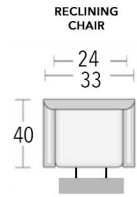

STYLE CONFIGURATIONS
Custom-crafted to fit your vision

ATLANTA AUSTIN CHICAGO