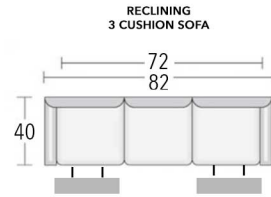

STYLE CONFIGURATIONS
Custom-crafted to fit your vision

ATLANTA AUSTIN CHICAGO