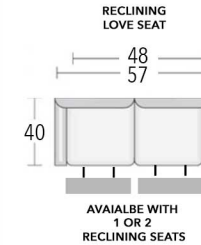

STYLE CONFIGURATIONS
Custom-crafted to fit your vision

ATLANTA AUSTIN CHICAGO