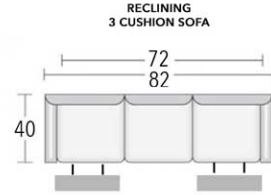

STYLE CONFIGURATIONS
Custom-crafted to fit your vision

ATLANTA AUSTIN CHICAGO