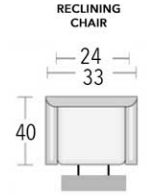

STYLE CONFIGURATIONS
Custom-crafted to fit your vision

ATLANTA AUSTIN CHICAGO