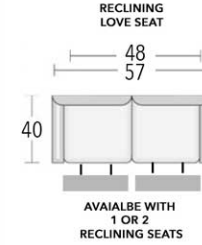

STYLE CONFIGURATIONS
Custom-crafted to fit your vision

ATLANTA AUSTIN CHICAGO