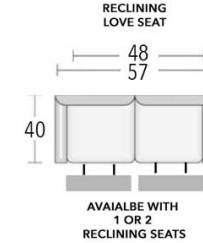

STYLE CONFIGURATIONS
Custom-crafted to fit your vision