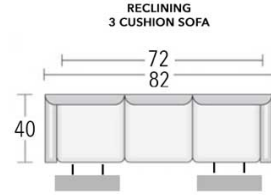

STYLE CONFIGURATIONS
Custom-crafted to fit your vision