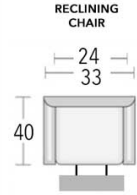

STYLE CONFIGURATIONS
Custom-crafted to fit your vision