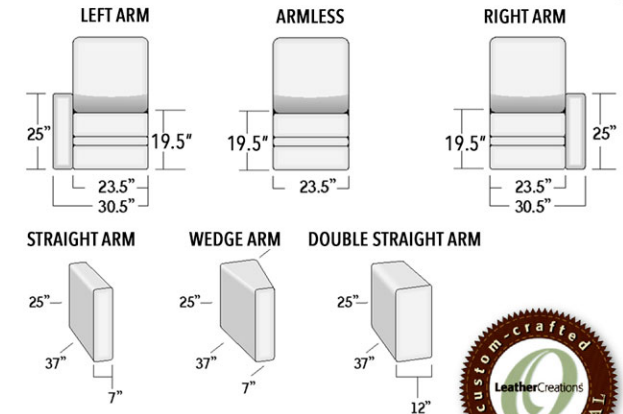

STYLE CONFIGURATIONS  
Custom-crafted to fit your vision

ATLANTA AUSTIN CHICAGO

ROOM SETTING CONFIGURATIONS  
Custom-configured to fit your home

Seat Depth 21"

> styles > configurations > leather groups > color options [www.LeatherCreationsFurniture.com](http://www.LeatherCreationsFurniture.com)

All sizes are approximate and silhouettes are not style specific. Great care has been put into these measurements but because we handcraft our furniture there could be a 1 - 3 inch discrepancy. If you have specific dimensions, please be sure to give us those measurements so we can give you a guaranteed measurement.