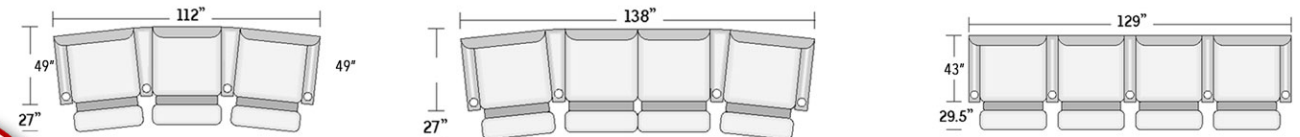

STYLE CONFIGURATIONS  
Custom-crafted to fit your vision

ATLANTA AUSTIN CHICAGO

ROOM SETTING CONFIGURATIONS  
Custom-configured to fit your home

Seat Depth 21"

> styles > configurations > leather groups > color options [www.LeatherCreationsFurniture.com](http://www.LeatherCreationsFurniture.com)

All sizes are approximate and silhouettes are not style specific. Great care has been put into these measurements but because we handcraft our furniture there could be a 1 - 3 inch discrepancy. If you have specific dimensions, please be sure to give us those measurements so we can give you a guaranteed measurement.