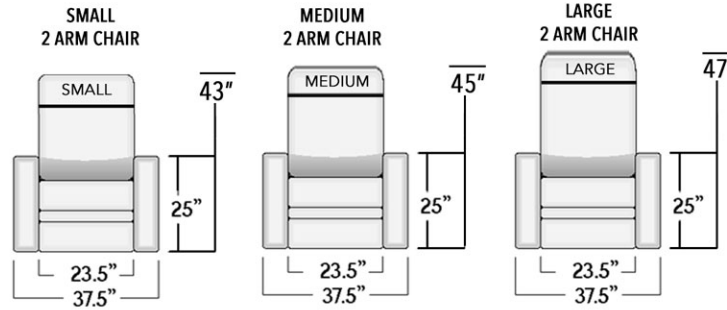

STYLE CONFIGURATIONS  
Custom-crafted to fit your vision

ATLANTA AUSTIN CHICAGO

ROOM SETTING CONFIGURATIONS  
Custom-configured to fit your home

Seat Depth 21"

> styles > configurations > leather groups > color options [www.LeatherCreationsFurniture.com](http://www.LeatherCreationsFurniture.com)

All sizes are approximate and silhouettes are not style specific. Great care has been put into these measurements but because we handcraft our furniture there could be a 1 - 3 inch discrepancy. If you have specific dimensions, please be sure to give us those measurements so we can give you a guaranteed measurement.