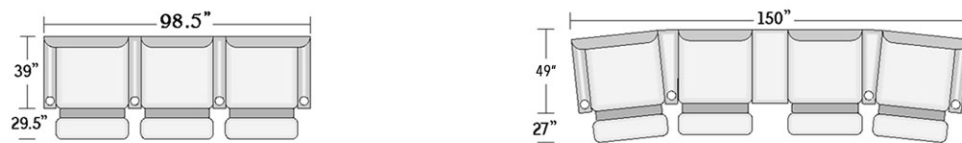

STYLE CONFIGURATIONS  
Custom-crafted to fit your vision

ATLANTA AUSTIN CHICAGO

ROOM SETTING CONFIGURATIONS  
Custom-configured to fit your home

Seat Depth 21"

> styles > configurations > leather groups > color options [www.LeatherCreationsFurniture.com](http://www.LeatherCreationsFurniture.com)

All sizes are approximate and silhouettes are not style specific. Great care has been put into these measurements but because we handcraft our furniture there could be a 1 - 3 inch discrepancy. If you have specific dimensions, please be sure to give us those measurements so we can give you a guaranteed measurement.