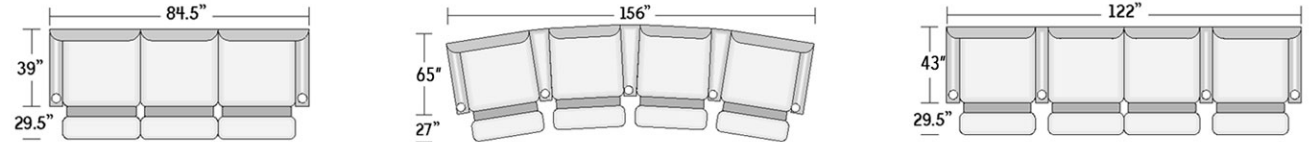

STYLE CONFIGURATIONS  
Custom-crafted to fit your vision

ATLANTA AUSTIN CHICAGO

ROOM SETTING CONFIGURATIONS  
Custom-configured to fit your home

Seat Depth 21"

> styles > configurations > leather groups > color options [www.LeatherCreationsFurniture.com](http://www.LeatherCreationsFurniture.com)

All sizes are approximate and silhouettes are not style specific. Great care has been put into these measurements but because we handcraft our furniture there could be a 1 - 3 inch discrepancy. If you have specific dimensions, please be sure to give us those measurements so we can give you a guaranteed measurement.