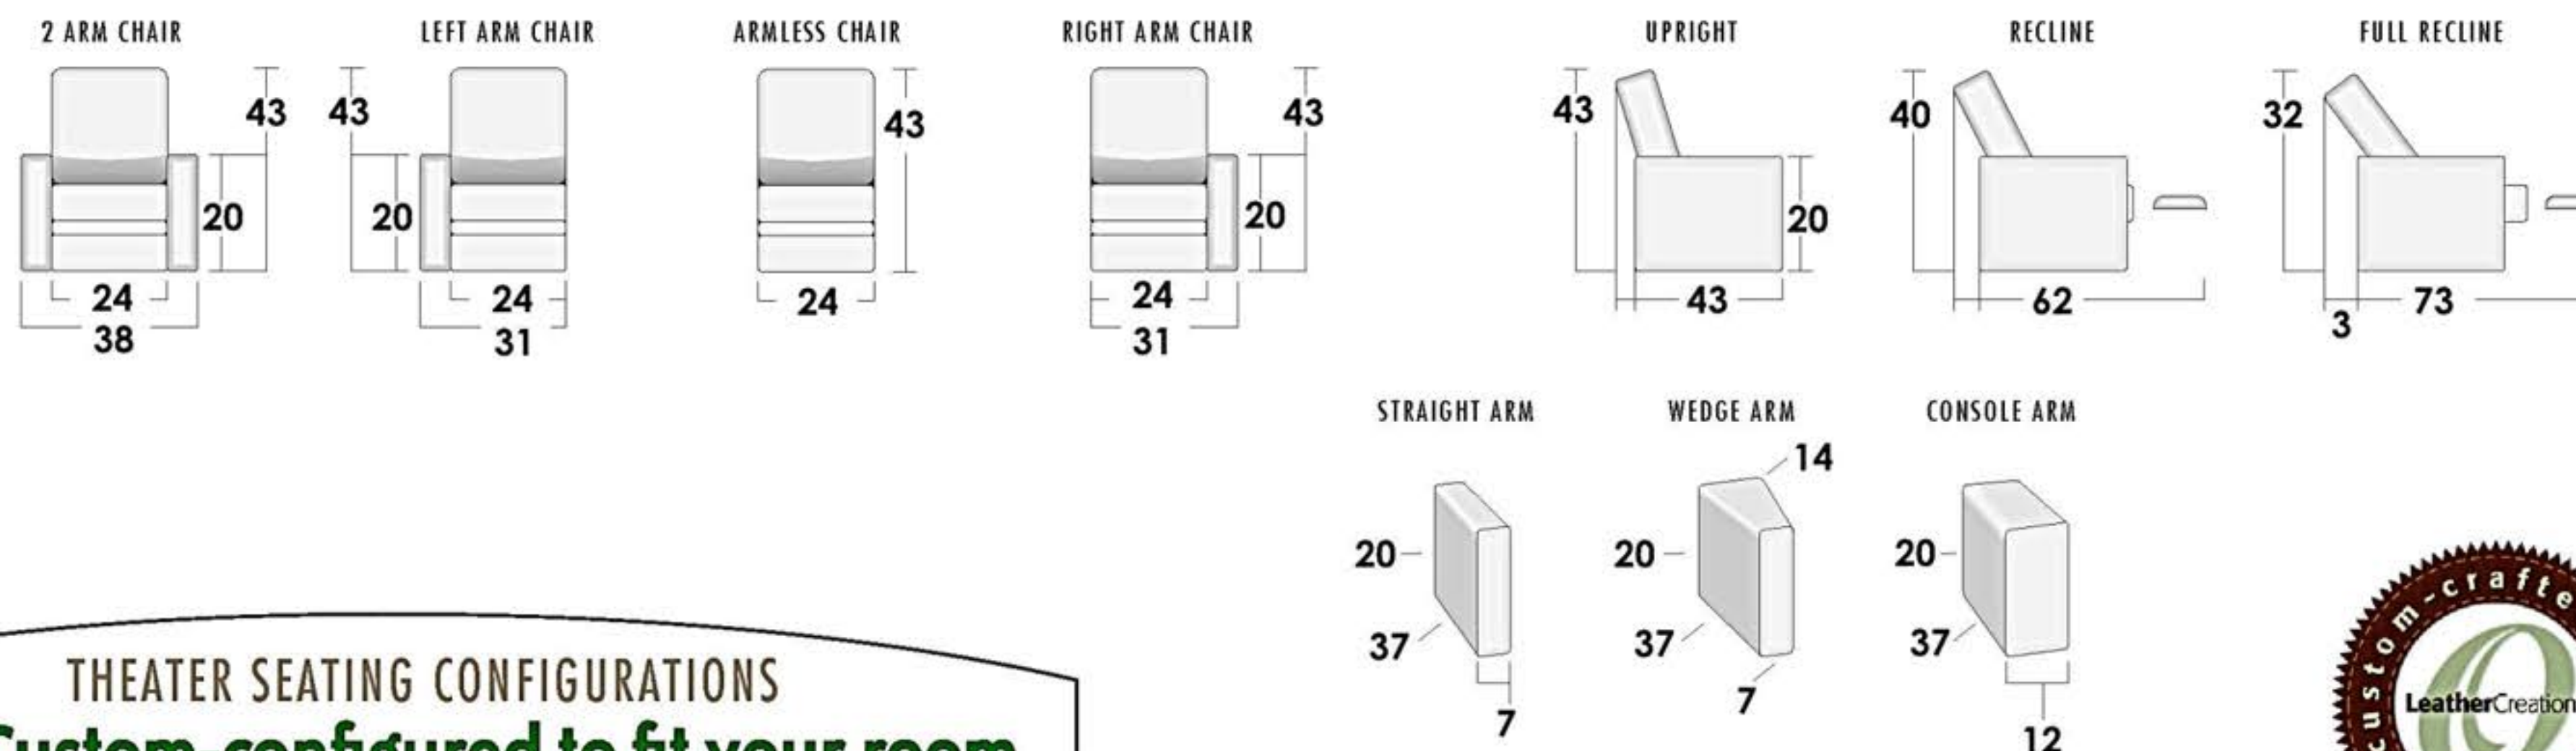

STYLE CONFIGURATIONS
Custom-crafted to fit your vision

THEATER SEATING CONFIGURATIONS
Custom-configured to fit your room