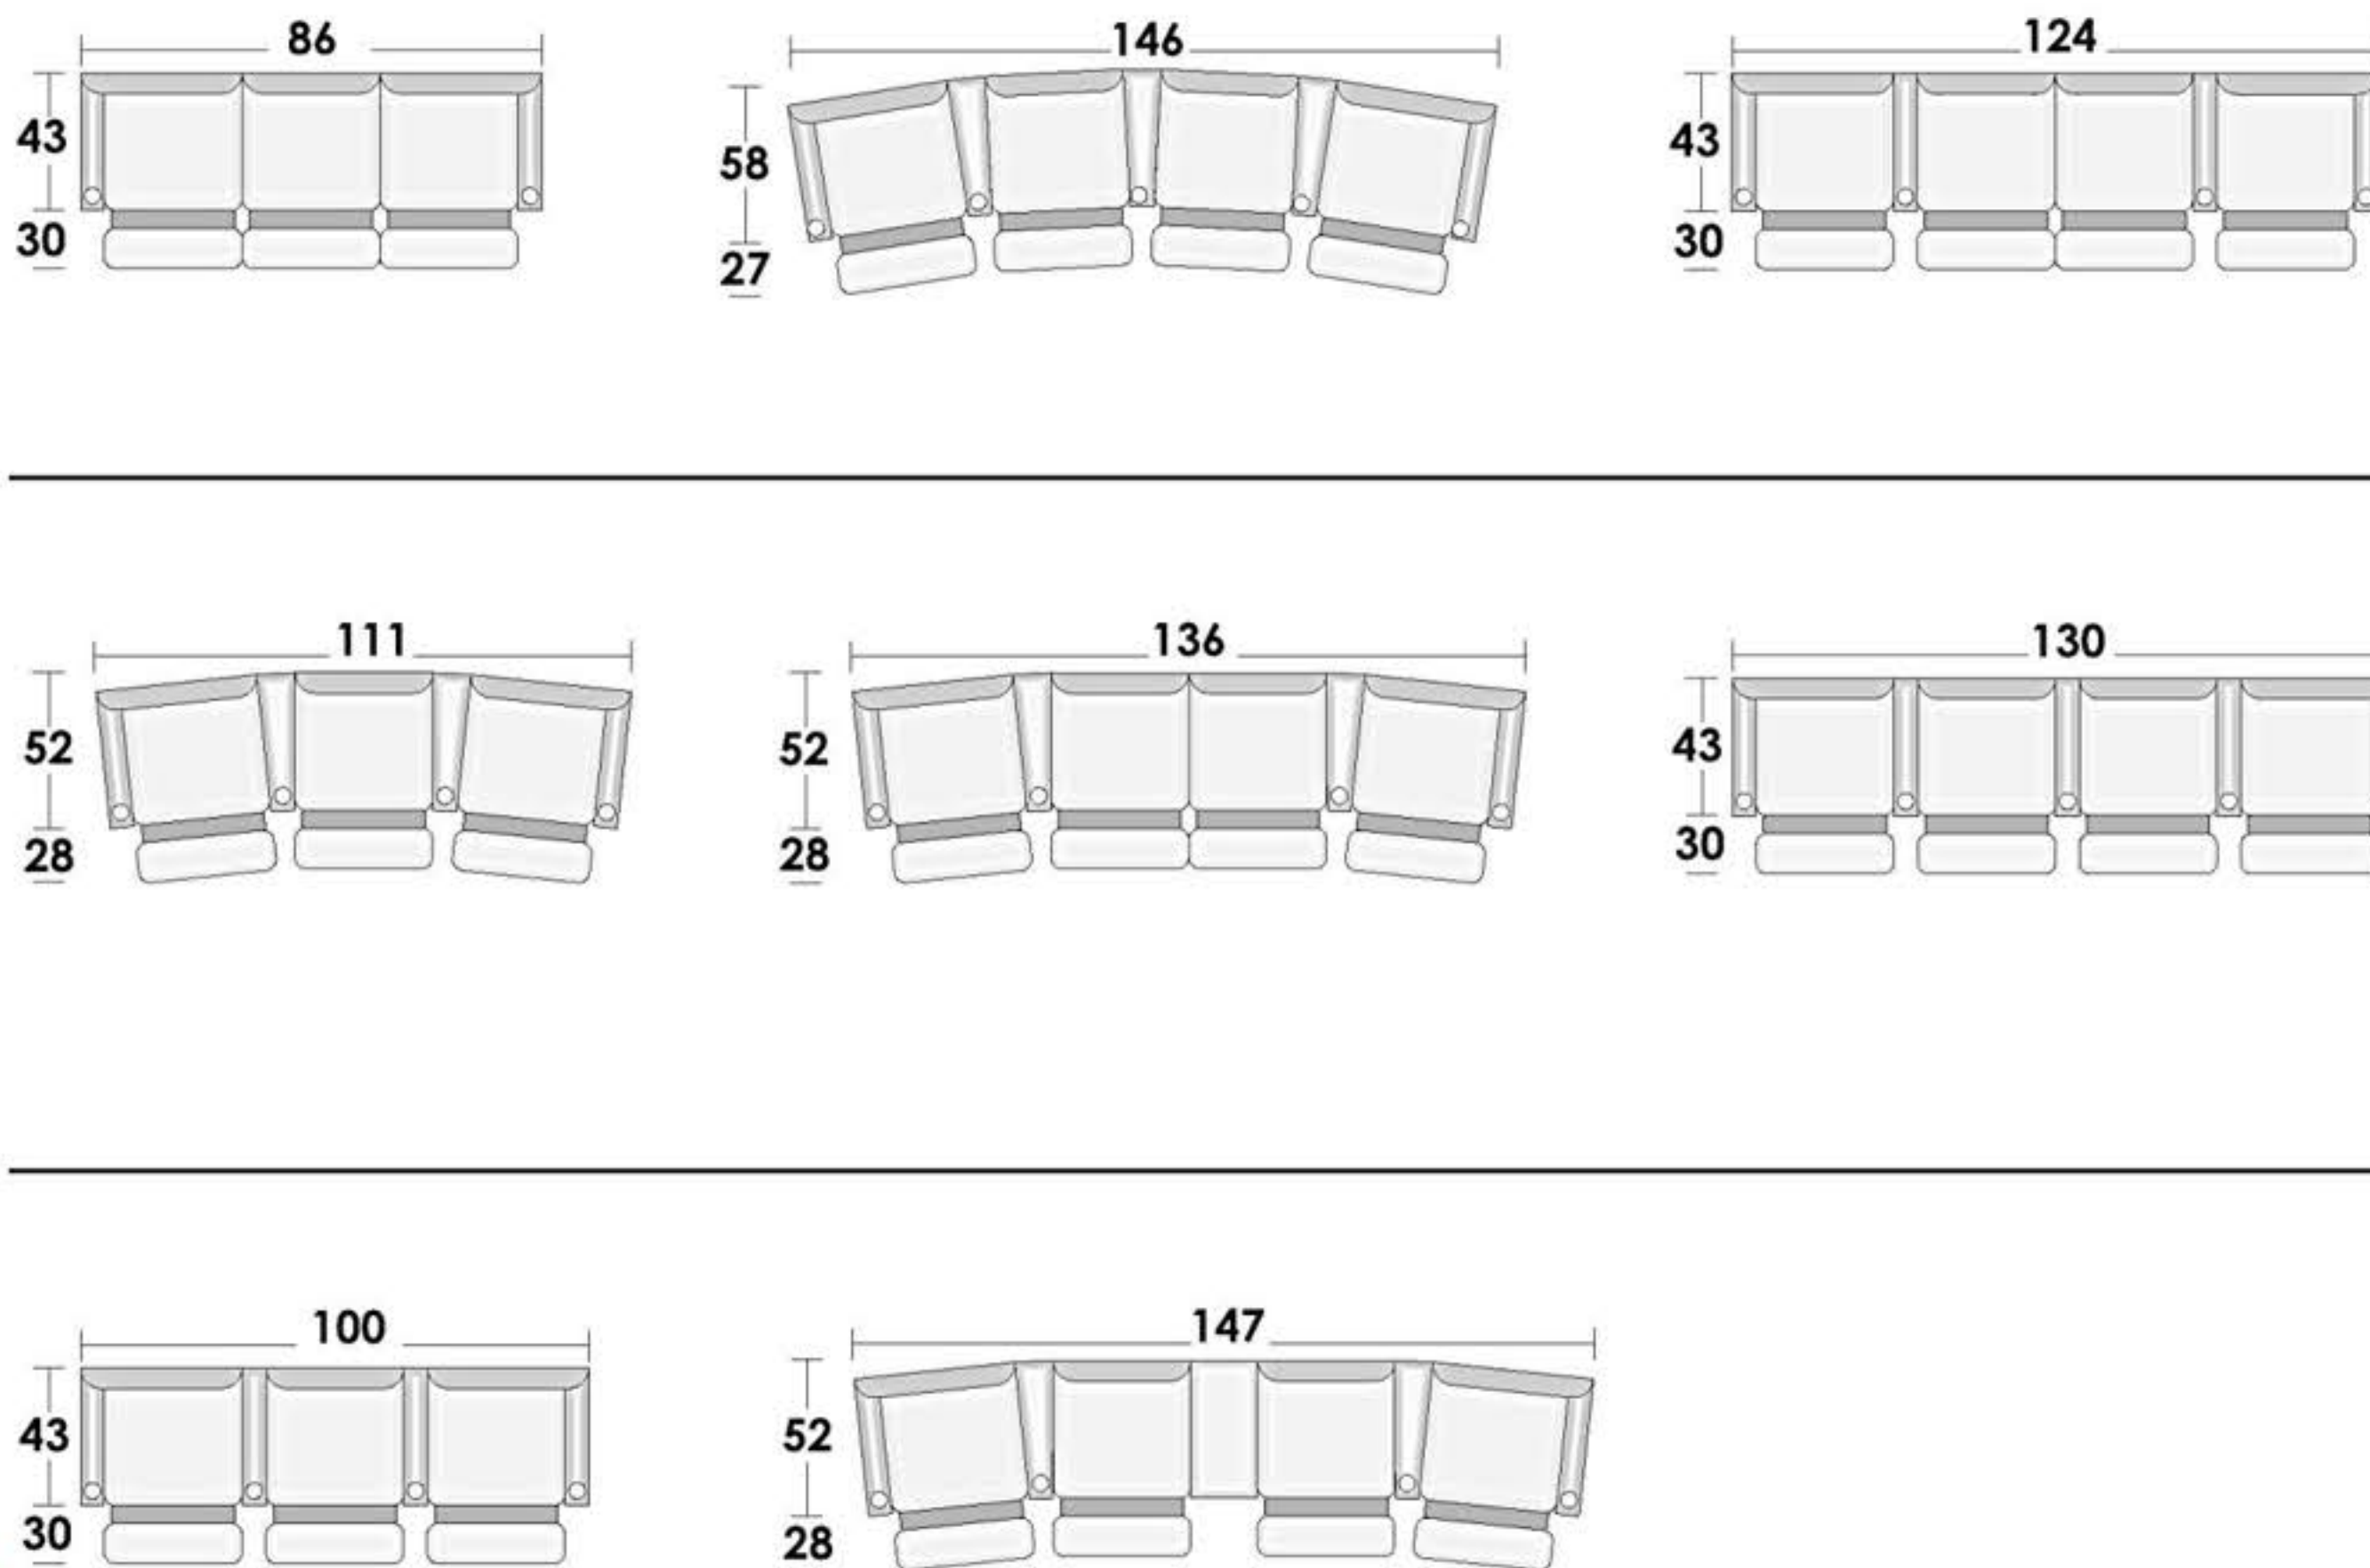

FROM BEGINNING TO END
Let us help you
CREATE WHAT YOU IMAGINED

In more than two decades we've custom-crafted many thousands of fine leather furniture pieces – and we've learned a lot. We're ready to put that experience to work for you – from helping you choose the style, color, and leather that you want to helping make sure that the piece you choose fits perfectly where you want it.

We'll be glad to visit your home and take the necessary measurements, then deliver your piece and put it in place.

Let us help – it's all part of owning a Leather Creations custom-crafted original.

Your vision.
Your choice.

> styles > configurations > leather groups > color options www.LeanerCreationsFurniture.com

All sizes are approximate and silhouettes are not style specific. Great care has been put into these measurements but because we handcraft our furniture there could be a 1 - 3 inch discrepancy. If you have specific dimensions, please be sure to give us those measurements so we can give you a guaranteed measurement.